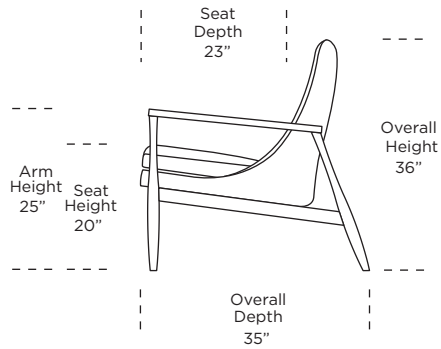

Please use actual leather, fabric, Crypton®, Sunbrella® and Ultrasuede® swatches when specifying furniture as the colors shown may vary due to the printing process.

ARO-CHR-ST

ARO-CHR-ST

Scale : 1/4 inch = 1 foot
All dimensions are approximate and subject to change.
Specify all components from the sitting position.