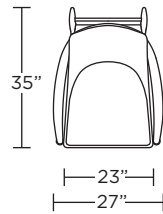

Please use actual leather, fabric, Crypton®, Sunbrella® and Ultrasuede® swatches when specifying furniture as the colors shown may vary due to the printing process.

ARO-CHR-ST

ARO-CHR-ST

Scale : 1/4 inch = 1 foot
All dimensions are approximate and subject to change.
Specify all components from the sitting position.