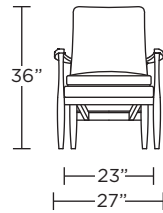

Please use actual leather, fabric, Crypton®, Sunbrella® and Ultrasuede® swatches when specifying furniture as the colors shown may vary due to the printing process.

ARO-CHR-ST

ARO-CHR-ST

Scale : 1/4 inch = 1 foot
All dimensions are approximate and subject to change.
Specify all components from the sitting position.