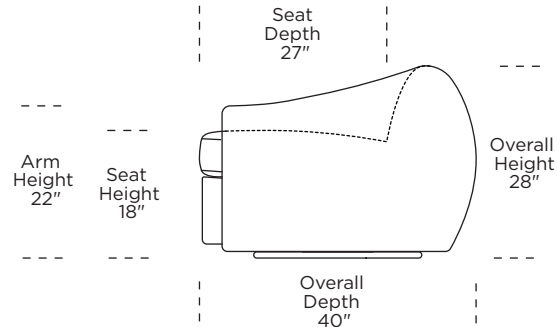

Options:

- Hidden feet on stationary chair

Leg height is 1"

Please use actual leather, fabric, Crypton®, Sunbrella® and Ultrasuede® swatches when specifying furniture as the colors shown may vary due to the printing process.

ARD-CHR-ST (stationary)
ARD-CHS-ST (swivel)

ARD-CHR-ST (stationary)
ARD-CHS-ST (swivel)

Scale: 1/4 inch = 1 foot
All dimensions are approximate and subject to change.
Specify components from the sitting position.