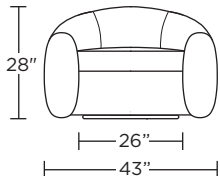

Options:

- Hidden feet on stationary chair

Leg height is 1"

Please use actual leather, fabric, Crypton®, Sunbrella® and Ultrasuede® swatches when specifying furniture as the colors shown may vary due to the printing process.

ARD-CHR-ST (stationary)
ARD-CHS-ST (swivel)

ARD-CHR-ST (stationary)
ARD-CHS-ST (swivel)

Scale: 1/4 inch = 1 foot
All dimensions are approximate and subject to change.
Specify components from the sitting position.