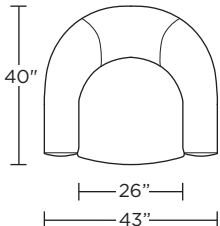

Options:

- Hidden feet on stationary chair

Leg height is 1"

Please use actual leather, fabric, Crypton®, Sunbrella® and Ultrasuede® swatches when specifying furniture as the colors shown may vary due to the printing process.

ARD-CHR-ST (stationary)
ARD-CHS-ST (swivel)

ARD-CHR-ST (stationary)
ARD-CHS-ST (swivel)

Scale: 1/4 inch = 1 foot
All dimensions are approximate and subject to change.
Specify components from the sitting position.