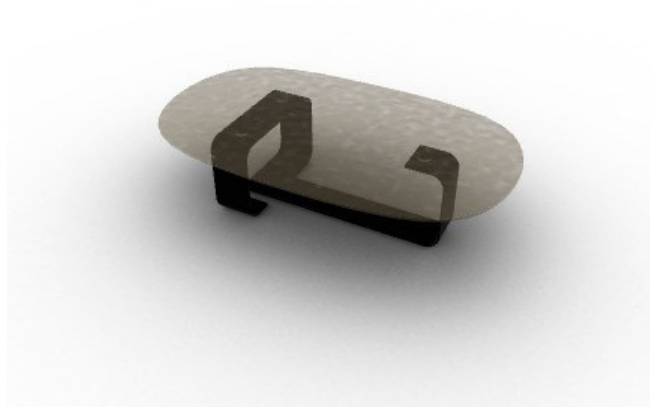

**RIBBON**

Ribbon is an innovative coffee table where the solidity of metal meets the lightness of glass. The base is a moulded metal blade that creates a dynamic visual effect, like a ribbon that winds and unwinds, bringing movement and fluidity to the space.

<b>Total Height:</b>	35 cm
<b>Width:</b>	140 cm
<b>Depth:</b>	81 cm
<b>Top:</b>	TEMPERED GLASS / BRONZE
<b>Frame:</b>	METAL / MATT BLACK