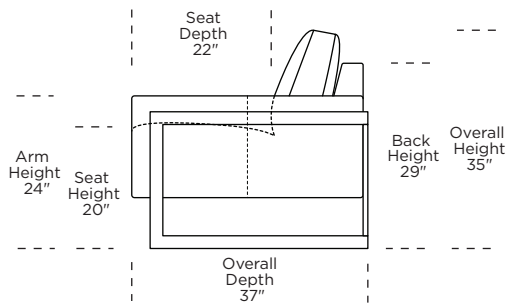

Leg height is 8"

Please use actual leather, fabric, Crypton®, Sunbrella® and Ultrasuede® swatches when specifying furniture as the colors shown may vary due to the printing process.

Note: Dotted line indicates seam on leather, Ultrasuede® and up the roll fabrics. Seams are eliminated with railroaded fabrics.

Scale: 1/8 inch = 1 foot
 All dimensions are approximate and subject to change.
 Specify components from the sitting position.