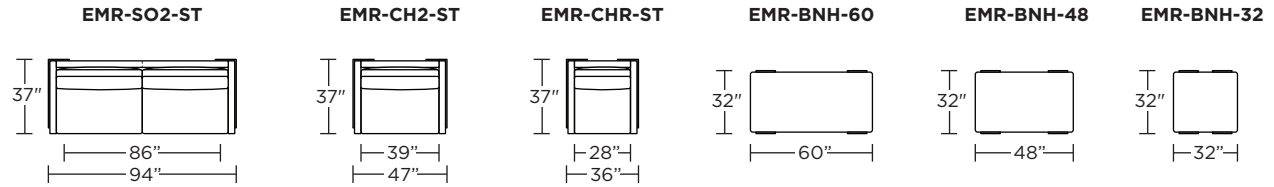

Leg height is 8"

Please use actual leather, fabric, Crypton®, Sunbrella® and Ultrasuede® swatches when specifying furniture as the colors shown may vary due to the printing process.

Note: Dotted line indicates seam on leather, Ultrasuede® and up the roll fabrics. Seams are eliminated with railroaded fabrics.