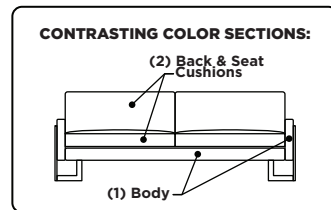

Leg height is 8"

Please use actual leather, fabric, Crypton®, Sunbrella® and Ultrasuede® swatches when specifying furniture as the colors shown may vary due to the printing process.

Note: Dotted line indicates seam on leather, Ultrasuede® and up the roll fabrics. Seams are eliminated with railroaded fabrics.

Scale: 1/8 inch = 1 foot
 All dimensions are approximate and subject to change.
 Specify components from the sitting position.