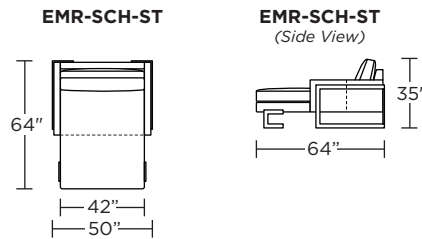

Leg height is 8"

Please use actual leather, fabric, Crypton®, Sunbrella® and Ultrasuede® swatches when specifying furniture as the colors shown may vary due to the printing process.

Note: Dotted line indicates seam on leather, Ultrasuede® and up the roll fabrics. Seams are eliminated with railroaded fabrics.

Scale: 1/8 inch = 1 foot
 All dimensions are approximate and subject to change.
 Specify components from the sitting position.