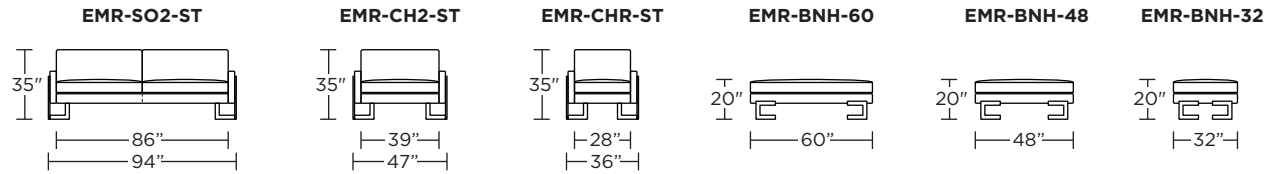

Leg height is 8"

Please use actual leather, fabric, Crypton®, Sunbrella® and Ultrasuede® swatches when specifying furniture as the colors shown may vary due to the printing process.

Note: Dotted line indicates seam on leather, Ultrasuede® and up the roll fabrics. Seams are eliminated with railroaded fabrics.