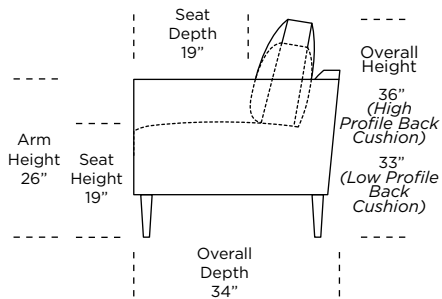

PERSONALIZE WITH AMERICAN LEATHER® GRAND TRACK ARM - MICRO

34" Overall Depth

Standard Features:

- Advanced unidirectional suspension system
- Loose back and seat cushions
- Single-needle top-stitch
- Limited lifetime warranty on frame and suspension
- Quick-ship delivery

Options:

- Premium high-density, high-resiliency foam seat cushions encased in down
- Premium high-density, high-resiliency foam seat cushions
- Metal legs available in Antique Brass, Burnished Bronze or Polished Nickel finish
- Solid wood legs available in Natural Walnut
- Wood legs available in Dune, Ebony, Mink, or Oiled Ash finish
- Contrasting seat and back cushions (two-tone) available
- Low profile back cushions available (overall height 33")
- High profile back cushions available (overall height 36")

Please use actual leather, fabric, Crypton®, Sunbrella® and Ultrasuede® swatches when specifying furniture as the colors shown may vary due to the printing process.

Note: Dotted line indicates seam on leather, Ultrasuede® and up the roll fabrics. Seams are eliminated with railroaded fabrics.

Scale: 1/8 inch = 1 foot
All dimensions are approximate and subject to change.

V11.06.23