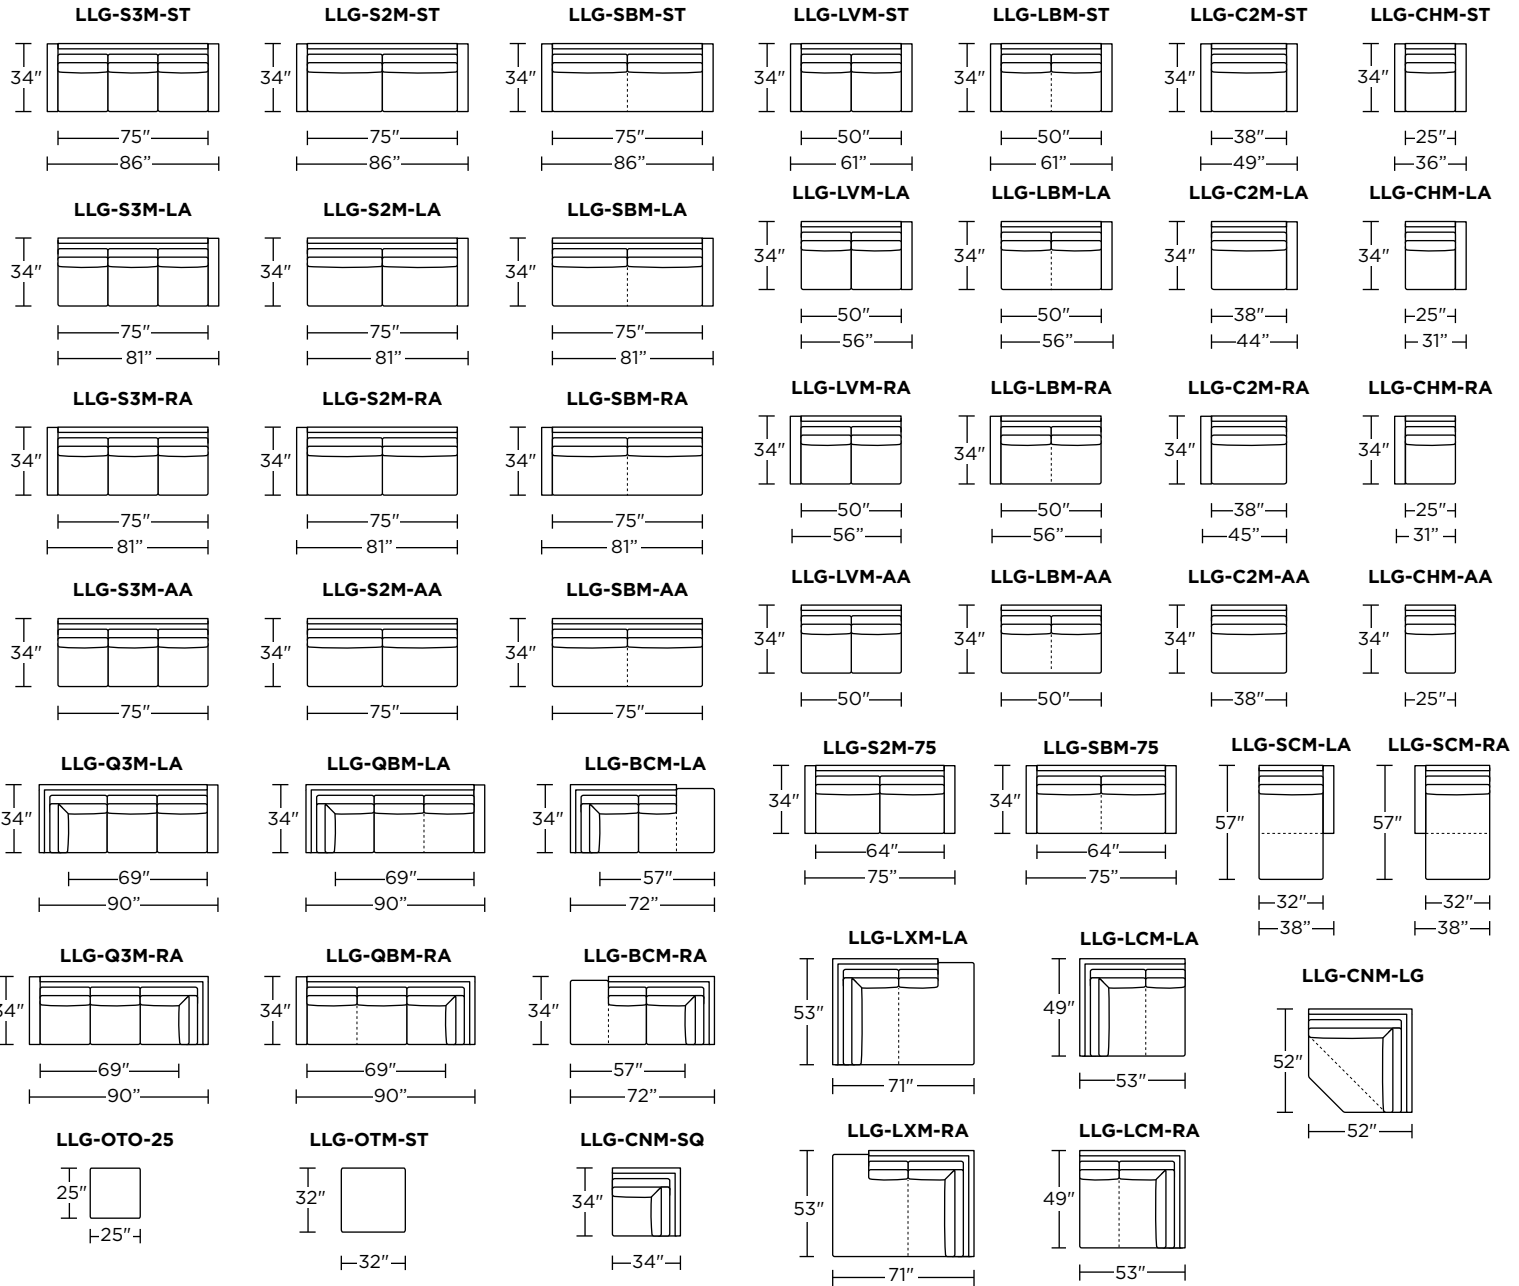

PERSONALIZE WITH AMERICAN LEATHER® GRAND TRACK ARM - MICRO

34" Overall Depth

Standard Features:

- Advanced unidirectional suspension system
- Loose back and seat cushions
- Single-needle top-stitch
- Limited lifetime warranty on frame and suspension
- Quick-ship delivery

Options:

- Premium high-density, high-resiliency foam seat cushions encased in down
- Premium high-density, high-resiliency foam seat cushions
- Metal legs available in Antique Brass, Burnished Bronze or Polished Nickel finish
- Solid wood legs available in Natural Walnut
- Wood legs available in Dune, Ebony, Mink, or Oiled Ash finish
- Contrasting seat and back cushions (two-tone) available
- Low profile back cushions available (overall height 33")
- High profile back cushions available (overall height 36")

Please use actual leather, fabric, Crypton®, Sunbrella® and Ultrasuede® swatches when specifying furniture as the colors shown may vary due to the printing process.

Note: Dotted line indicates seam on leather, Ultrasuede® and up the roll fabrics. Seams are eliminated with railroaded fabrics.

Scale: 1/8 inch = 1 foot
All dimensions are approximate and subject to change.

V11.06.23