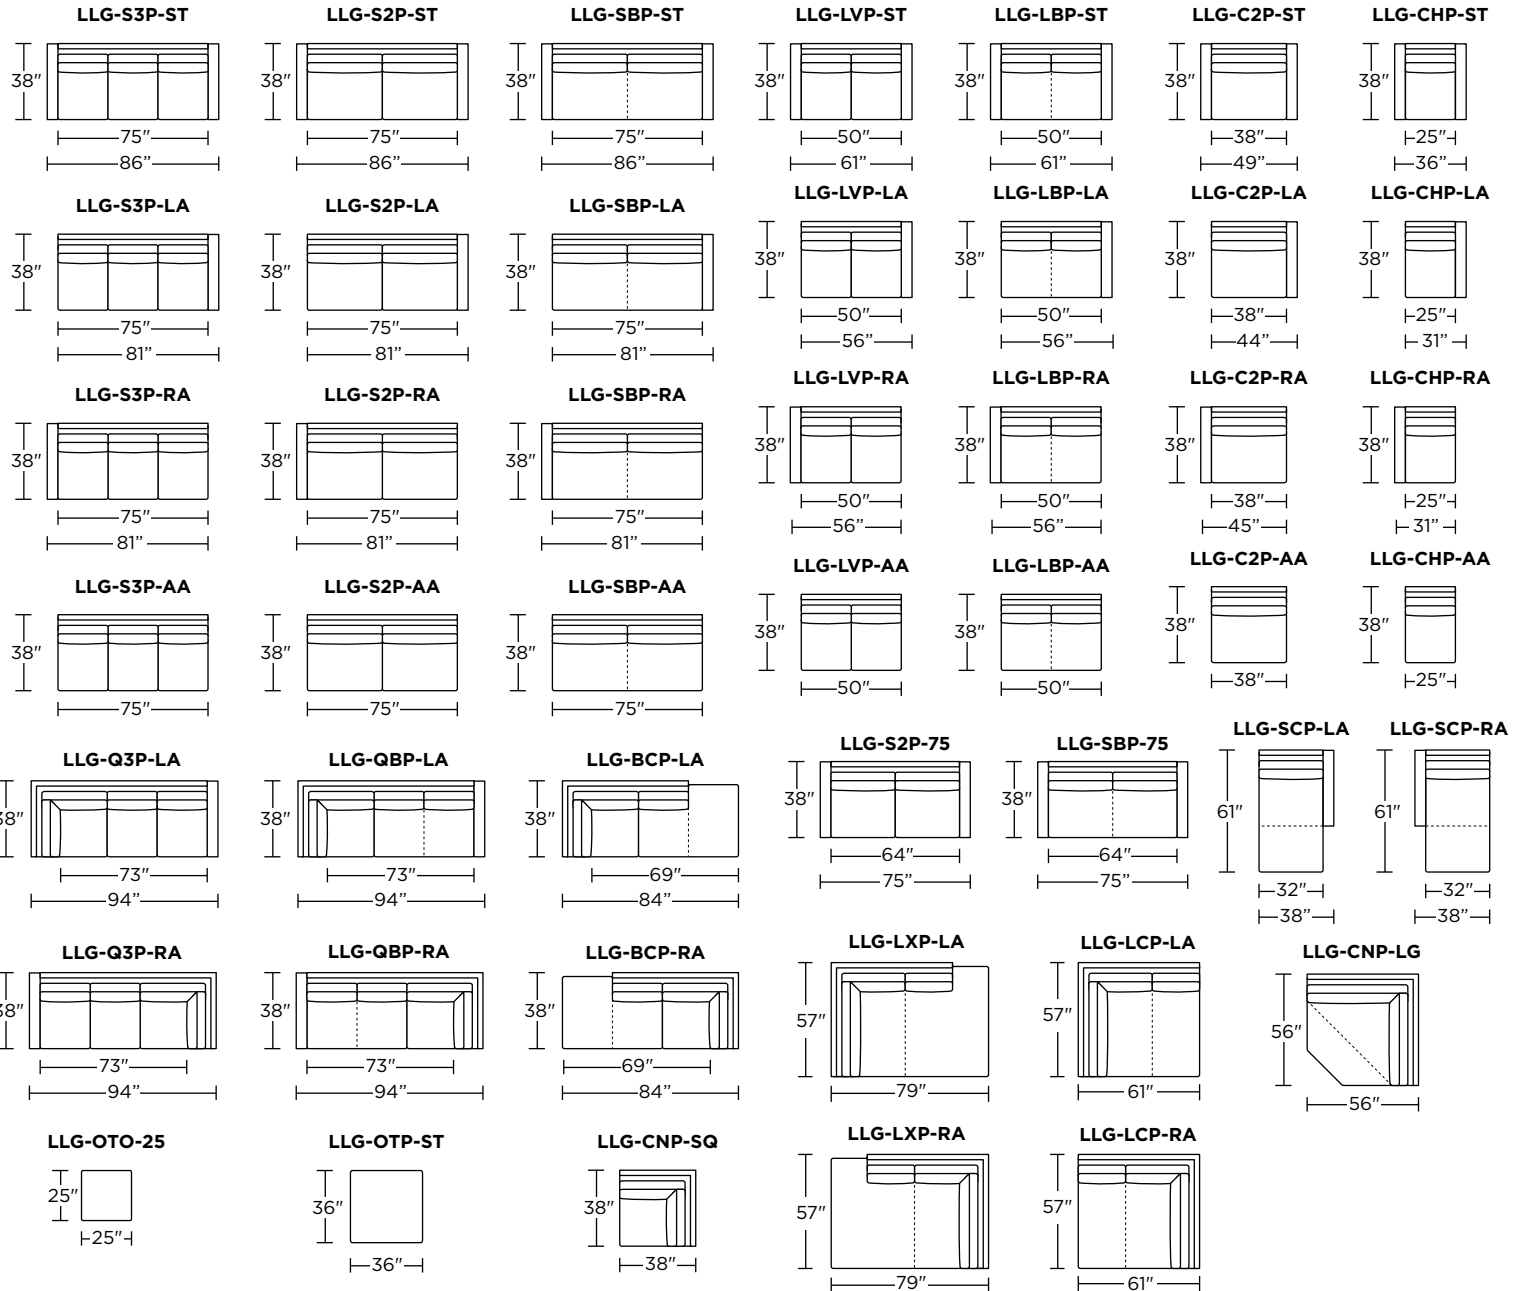

PERSONALIZE WITH AMERICAN LEATHER® GRAND TRACK ARM - STUDIO

38" Overall Depth

Standard Features:

- Advanced unidirectional suspension system
- Loose back and seat cushions
- Single-needle top-stitch
- Limited lifetime warranty on frame and suspension
- Quick-ship delivery

Options:

- Premium high-density, high-resiliency foam seat cushions encased in down
- Premium high-density, high-resiliency foam seat cushions
- Metal legs available in Antique Brass, Burnished Bronze or Polished Nickel finish
- Solid wood legs available in Natural Walnut
- Wood legs available in Dune, Ebony, Mink, or Oiled Ash finish
- Contrasting seat and back cushions (two-tone) available
- Low profile back cushions available (overall height 33")
- High profile back cushions available (overall height 36")

Please use actual leather, fabric, Crypton®, Sunbrella® and Ultrasuede® swatches when specifying furniture as the colors shown may vary due to the printing process.

Note: Dotted line indicates seam on leather, Ultrasuede® and up the roll fabrics. Seams are eliminated with railroaded fabrics.

Scale: 1/8 inch = 1 foot
All dimensions are approximate and subject to change.

V11.06.23