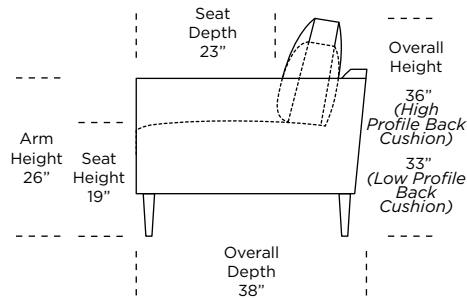

PERSONALIZE WITH AMERICAN LEATHER® GRAND TRACK ARM - STUDIO

38" Overall Depth

Standard Features:

- Advanced unidirectional suspension system
- Loose back and seat cushions
- Single-needle top-stitch
- Limited lifetime warranty on frame and suspension
- Quick-ship delivery

Options:

- Premium high-density, high-resiliency foam seat cushions encased in down
- Premium high-density, high-resiliency foam seat cushions
- Metal legs available in Antique Brass, Burnished Bronze or Polished Nickel finish
- Solid wood legs available in Natural Walnut
- Wood legs available in Dune, Ebony, Mink, or Oiled Ash finish
- Contrasting seat and back cushions (two-tone) available
- Low profile back cushions available (overall height 33")
- High profile back cushions available (overall height 36")

Please use actual leather, fabric, Crypton®, Sunbrella® and Ultrasuede® swatches when specifying furniture as the colors shown may vary due to the printing process.

Note: Dotted line indicates seam on leather, Ultrasuede® and up the roll fabrics. Seams are eliminated with railroaded fabrics.

Scale: 1/8 inch = 1 foot
All dimensions are approximate and subject to change.

V11.06.23