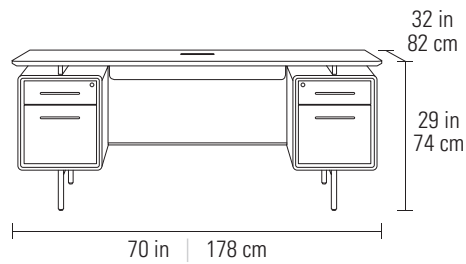

6821 EXECUTIVE DESK

| | |
|--------------------------|--------------------------------------|
| Overall Dimensions | 29H x 70 x 32 in 74H x 178 x 82 cm |
| Top Capacity | 150 lbs 68 kg |
| Storage Drawer Capacity | 25 lbs 11 kg |
| File Drawer Capacity | 50 lbs 23 kg |
| Keyboard Drawer Capacity | 25 lbs 11 kg |
| Weight | 263 lbs 120 kg |

6829 CREDENZA

| | |
|------------------------------|--------------------------------------|
| Overall Dimensions | 29H x 70 x 20 in 74H x 178 x 51 cm |
| Top Capacity | 150 lbs 68 kg |
| Storage Drawer Capacity | 30 lbs 14 kg |
| Lateral File Drawer Capacity | 50 lbs 23 kg |
| Adjustable Shelf Capacity | 30 lbs 14 kg |
| Printer Tray Capacity | 30 lbs 14 kg |
| Weight | 213 lbs 97 kg |