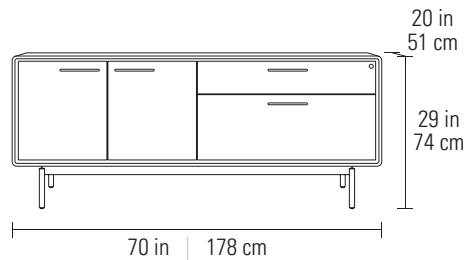

6821 EXECUTIVE DESK

| | |
|--------------------------|--------------------------------------|
| Overall Dimensions | 29H x 70 x 32 in 74H x 178 x 82 cm |
| Top Capacity | 150 lbs 68 kg |
| Storage Drawer Capacity | 25 lbs 11 kg |
| File Drawer Capacity | 50 lbs 23 kg |
| Keyboard Drawer Capacity | 25 lbs 11 kg |
| Weight | 263 lbs 120 kg |

6829 CREDENZA

| | |
|------------------------------|--------------------------------------|
| Overall Dimensions | 29H x 70 x 20 in 74H x 178 x 51 cm |
| Top Capacity | 150 lbs 68 kg |
| Storage Drawer Capacity | 30 lbs 14 kg |
| Lateral File Drawer Capacity | 50 lbs 23 kg |
| Adjustable Shelf Capacity | 30 lbs 14 kg |
| Printer Tray Capacity | 30 lbs 14 kg |
| Weight | 213 lbs 97 kg |