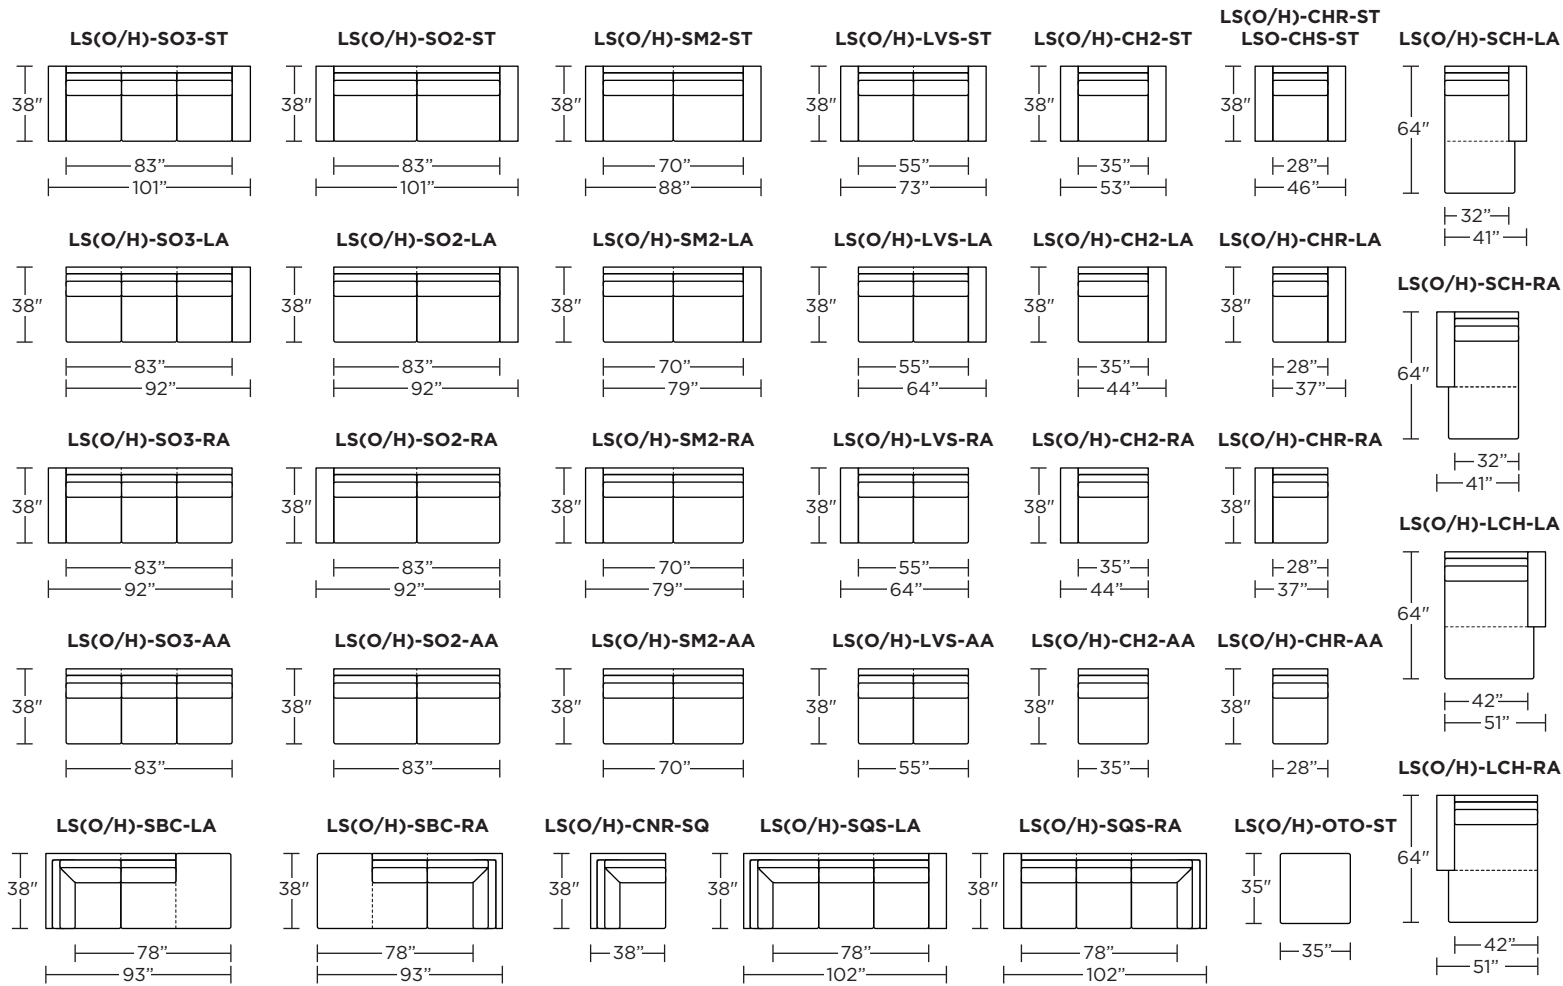

### Lawson High Leg (LSH):

**LSO = LOW LEG**  
**LSH = HIGH LEG**

**Note:** Dotted line indicates seam on leather, Ultrasuede® and up the roll fabrics. Seams are eliminated with railroaded fabrics.

Scale: 1/8 inch = 1 foot  
All dimensions are approximate and subject to change.  
Specify components from the sitting position.