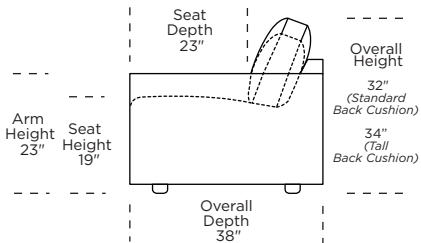

### Lawson High Leg (LSH):

**LSO = LOW LEG**  
**LSH = HIGH LEG**

**Note:** Dotted line indicates seam on leather, Ultrasuede® and up the roll fabrics. Seams are eliminated with railroaded fabrics.

Scale: 1/8 inch = 1 foot  
All dimensions are approximate and subject to change.  
Specify components from the sitting position.