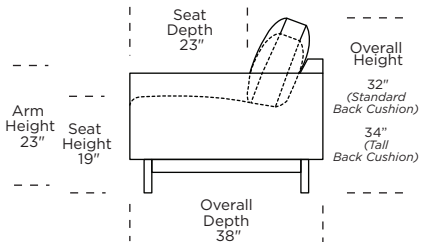

### Lawson High Leg (LSH):

**LSO = LOW LEG**  
**LSH = HIGH LEG**

**Note:** Dotted line indicates seam on leather, Ultrasuede® and up the roll fabrics. Seams are eliminated with railroaded fabrics.

Scale: 1/8 inch = 1 foot  
All dimensions are approximate and subject to change.  
Specify components from the sitting position.