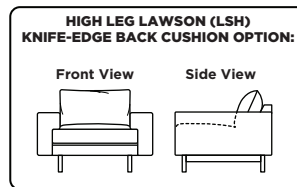

Lawson High Leg (LSH):

LSO = LOW LEG
LSH = HIGH LEG

Note: Dotted line indicates seam on leather, Ultrasuede® and up the roll fabrics. Seams are eliminated with railroaded fabrics.

Scale: 1/8 inch = 1 foot
All dimensions are approximate and subject to change.
Specify components from the sitting position.