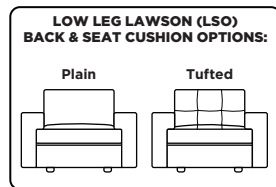

Lawson High Leg (LSH):

LSO = LOW LEG
LSH = HIGH LEG

Note: Dotted line indicates seam on leather, Ultrasuede® and up the roll fabrics. Seams are eliminated with railroaded fabrics.

Scale: 1/8 inch = 1 foot
All dimensions are approximate and subject to change.
Specify components from the sitting position.