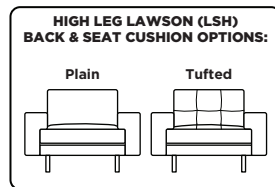

Lawson High Leg (LSH):

LSO = LOW LEG
LSH = HIGH LEG

Note: Dotted line indicates seam on leather, Ultrasuede® and up the roll fabrics. Seams are eliminated with railroaded fabrics.

Scale: 1/8 inch = 1 foot
All dimensions are approximate and subject to change.
Specify components from the sitting position.