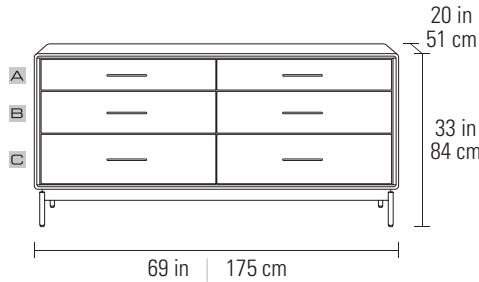

Dimensions	33H x 69 x 20 in   84H x 175 x 51 cm
Top Shelf Capacity	100 lbs   45 kg
Weight	308 lbs   140 kg

### Drawers

Width x Depth	31.25 x 16.25 in   79 x 41 cm
Drawer Height	
▲ Drawer	4.5 in   11 cm
▢ Drawer	6.5 in   17 cm
▣ Drawer	8 in   21 cm
Drawer Capacity	25 lbs   11 kg

BDI's products are packaged with recyclable materials. Dimensions, specifications, and availability are subject to change. For current specifications and availability, visit [www.bdiusa.com](http://www.bdiusa.com). Listed capacities assume even distribution of weight. BDI's designs are protected by US and international patents, trade dress, and/or copyright laws. "LINQ" and BDI are trademarks of Becker Designed Inc. All rights reserved. ©2024, BDI