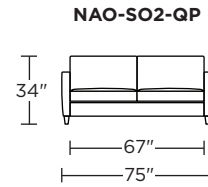

**Options:**

- Wood legs in Dune, Ebony, Mink, or Oiled Ash finish

**Mattress:**

- Four inches of high-density, high-resiliency foam

**Leg height is 4"**

Please use actual leather, fabric, Crypton®, Sunbrella® and Ultrasuede® swatches when specifying furniture as the colors shown may vary due to the printing process.

Scale: 1/8 inch = 1 foot  
All dimensions are approximate and subject to change.  
Specify components from the sitting position.