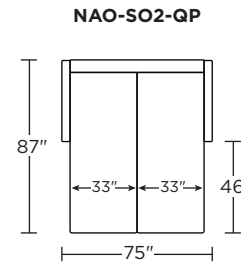

**Options:**

- Wood legs in Dune, Ebony, Mink, or Oiled Ash finish

**Mattress:**

- Four inches of high-density, high-resiliency foam

**Leg height is 4"**

Please use actual leather, fabric, Crypton®, Sunbrella® and Ultrasuede® swatches when specifying furniture as the colors shown may vary due to the printing process.

Scale: 1/8 inch = 1 foot  
All dimensions are approximate and subject to change.  
Specify components from the sitting position.