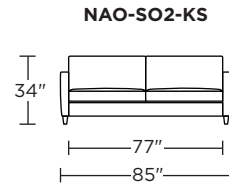

**Options:**

- Wood legs in Dune, Ebony, Mink, or Oiled Ash finish

**Mattress:**

- Four inches of high-density, high-resiliency foam

**Leg height is 4"**

Please use actual leather, fabric, Crypton®, Sunbrella® and Ultrasuede® swatches when specifying furniture as the colors shown may vary due to the printing process.

Scale: 1/8 inch = 1 foot  
All dimensions are approximate and subject to change.  
Specify components from the sitting position.