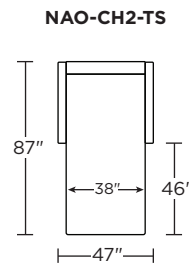

**Options:**

- Wood legs in Dune, Ebony, Mink, or Oiled Ash finish

**Mattress:**

- Four inches of high-density, high-resiliency foam

**Leg height is 4"**

Please use actual leather, fabric, Crypton®, Sunbrella® and Ultrasuede® swatches when specifying furniture as the colors shown may vary due to the printing process.

Scale: 1/8 inch = 1 foot  
All dimensions are approximate and subject to change.  
Specify components from the sitting position.