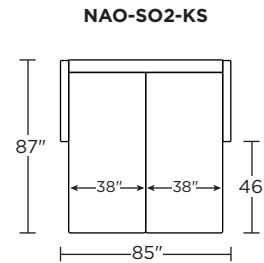

**Options:**

- Wood legs in Dune, Ebony, Mink, or Oiled Ash finish

**Mattress:**

- Four inches of high-density, high-resiliency foam

**Leg height is 4"**

Please use actual leather, fabric, Crypton®, Sunbrella® and Ultrasuede® swatches when specifying furniture as the colors shown may vary due to the printing process.

Scale: 1/8 inch = 1 foot  
All dimensions are approximate and subject to change.  
Specify components from the sitting position.