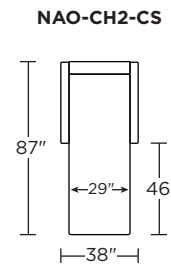

**Options:**

- Wood legs in Dune, Ebony, Mink, or Oiled Ash finish

**Mattress:**

- Four inches of high-density, high-resiliency foam

**Leg height is 4"**

Please use actual leather, fabric, Crypton®, Sunbrella® and Ultrasuede® swatches when specifying furniture as the colors shown may vary due to the printing process.

Scale: 1/8 inch = 1 foot  
All dimensions are approximate and subject to change.  
Specify components from the sitting position.