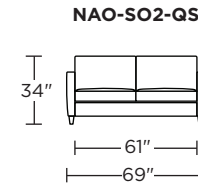

**Options:**

- Wood legs in Dune, Ebony, Mink, or Oiled Ash finish

**Mattress:**

- Four inches of high-density, high-resiliency foam

**Leg height is 4"**

Please use actual leather, fabric, Crypton®, Sunbrella® and Ultrasuede® swatches when specifying furniture as the colors shown may vary due to the printing process.

Scale: 1/8 inch = 1 foot  
All dimensions are approximate and subject to change.  
Specify components from the sitting position.