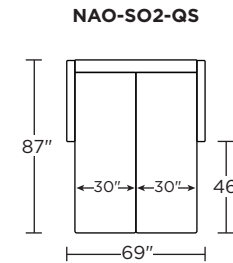

**Options:**

- Wood legs in Dune, Ebony, Mink, or Oiled Ash finish

**Mattress:**

- Four inches of high-density, high-resiliency foam

**Leg height is 4"**

Please use actual leather, fabric, Crypton®, Sunbrella® and Ultrasuede® swatches when specifying furniture as the colors shown may vary due to the printing process.

Scale: 1/8 inch = 1 foot  
All dimensions are approximate and subject to change.  
Specify components from the sitting position.