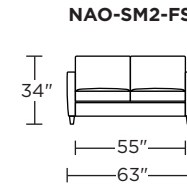

**Options:**

- Wood legs in Dune, Ebony, Mink, or Oiled Ash finish

**Mattress:**

- Four inches of high-density, high-resiliency foam

**Leg height is 4"**

Please use actual leather, fabric, Crypton®, Sunbrella® and Ultrasuede® swatches when specifying furniture as the colors shown may vary due to the printing process.

Scale: 1/8 inch = 1 foot  
All dimensions are approximate and subject to change.  
Specify components from the sitting position.