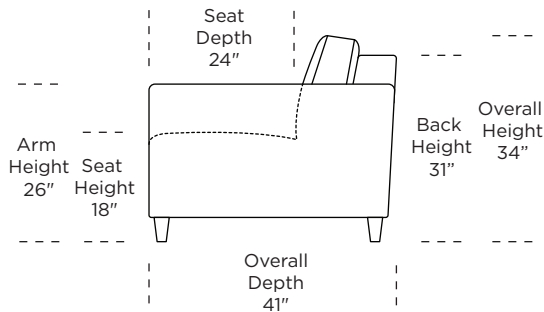

**Options:**

- Wood legs in Dune, Ebony, Mink, or Oiled Ash finish

**Mattress:**

- Four inches of high-density, high-resiliency foam

**Leg height is 4"**

Please use actual leather, fabric, Crypton®, Sunbrella® and Ultrasuede® swatches when specifying furniture as the colors shown may vary due to the printing process.

Scale: 1/8 inch = 1 foot  
All dimensions are approximate and subject to change.  
Specify components from the sitting position.