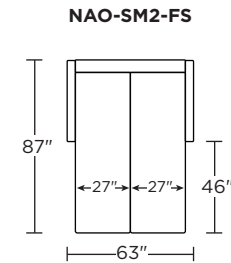

**Options:**

- Wood legs in Dune, Ebony, Mink, or Oiled Ash finish

**Mattress:**

- Four inches of high-density, high-resiliency foam

**Leg height is 4"**

Please use actual leather, fabric, Crypton®, Sunbrella® and Ultrasuede® swatches when specifying furniture as the colors shown may vary due to the printing process.

Scale: 1/8 inch = 1 foot  
All dimensions are approximate and subject to change.  
Specify components from the sitting position.