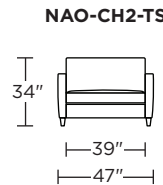

**Options:**

- Wood legs in Dune, Ebony, Mink, or Oiled Ash finish

**Mattress:**

- Four inches of high-density, high-resiliency foam

**Leg height is 4"**

Please use actual leather, fabric, Crypton®, Sunbrella® and Ultrasuede® swatches when specifying furniture as the colors shown may vary due to the printing process.

Scale: 1/8 inch = 1 foot  
All dimensions are approximate and subject to change.  
Specify components from the sitting position.