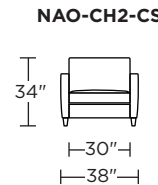

**Options:**

- Wood legs in Dune, Ebony, Mink, or Oiled Ash finish

**Mattress:**

- Four inches of high-density, high-resiliency foam

**Leg height is 4"**

Please use actual leather, fabric, Crypton®, Sunbrella® and Ultrasuede® swatches when specifying furniture as the colors shown may vary due to the printing process.

Scale: 1/8 inch = 1 foot  
All dimensions are approximate and subject to change.  
Specify components from the sitting position.