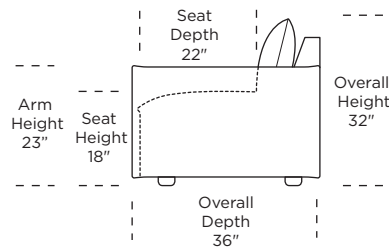

Studio:

Adjustable Arm

Knife-Edge Arm

Grand:

Adjustable Arm

Knife-Edge Arm

Scale: 1/8 inch = 1 foot

V07.21.23

All dimensions are approximate and subject to change. Specify components from the sitting position.