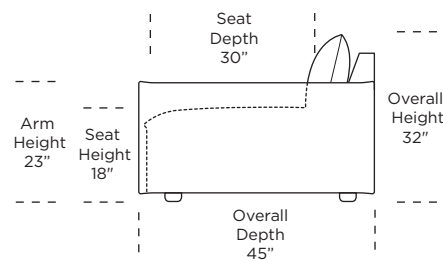

Studio:

Adjustable Arm

Knife-Edge Arm

Grand:

Adjustable Arm

Knife-Edge Arm

Scale: 1/8 inch = 1 foot

V07.21.23

All dimensions are approximate and subject to change. Specify components from the sitting position.