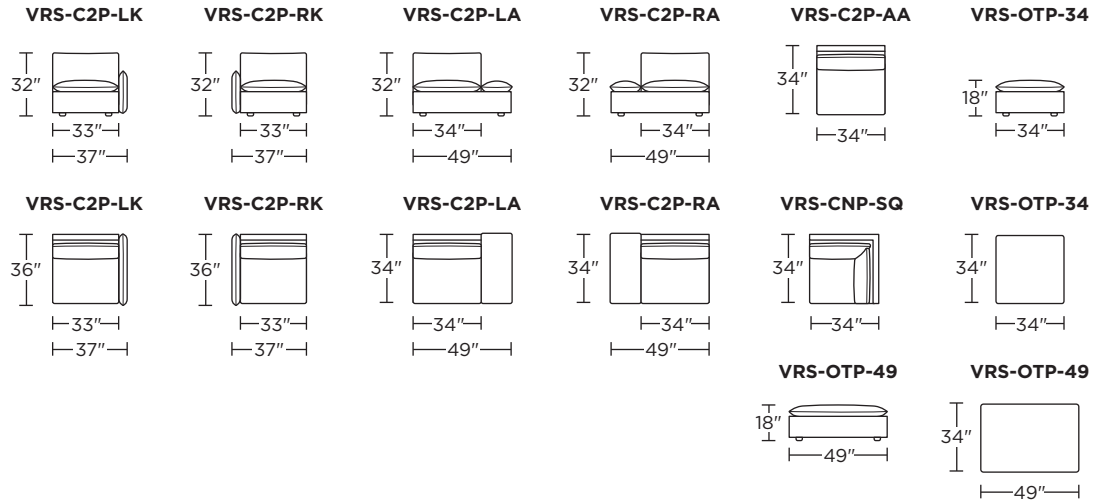

SOFAS & SECTIONALS

VERSA

AMERICAN
LEATHER®

AMERICAN LEATHER® SOFAS & SECTIONALS COLLECTION

VERSA

Standard Features:

- Advanced unidirectional suspension system
- Premium high-density, high-resiliency foam seat cushions encased in down
- Down-filled back cushions
- Adjustable height down-filled arm cushions
- Loose back and seat cushions on all armless pieces
- Loose back and semi-attached seat cushions on all pieces with arms
- Knife-edge cushions
- Recessed floating legs
- Limited lifetime warranty on frame and suspension

Options:

- Knife-edge arm

Please use actual leather, fabric, Crypton®, Sunbrella® and Ultrasuede® swatches when specifying furniture as the colors shown may vary due to the printing process.

Studio:

Grand:

Studio:

Adjustable Arm

Knife-Edge Arm

Grand:

Adjustable Arm

Knife-Edge Arm

Scale: 1/8 inch = 1 foot

V07.21.23

All dimensions are approximate and subject to change. Specify components from the sitting position.