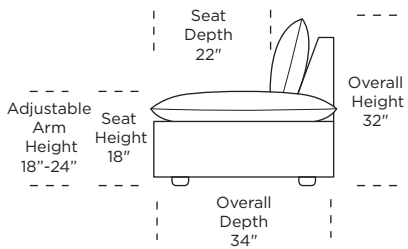

Studio:

Adjustable Arm

Knife-Edge Arm

Grand:

Adjustable Arm

Knife-Edge Arm

Scale: 1/8 inch = 1 foot

V07.21.23

All dimensions are approximate and subject to change. Specify components from the sitting position.