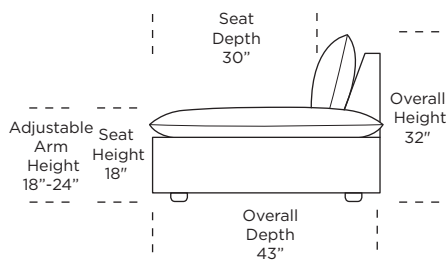

Studio:

Adjustable Arm

Knife-Edge Arm

Grand:

Adjustable Arm

Knife-Edge Arm

Scale: 1/8 inch = 1 foot

V07.21.23

All dimensions are approximate and subject to change. Specify components from the sitting position.