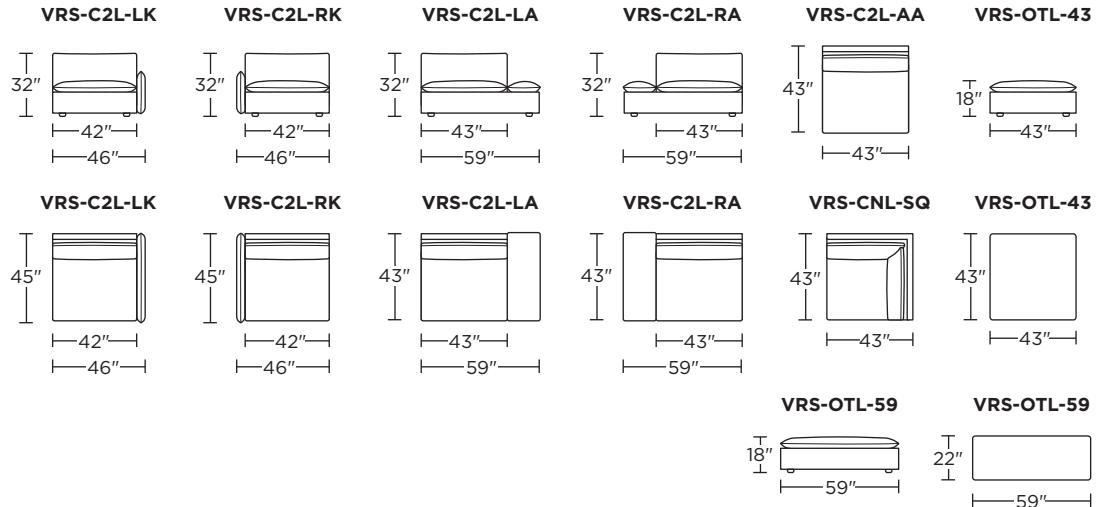

Options:

- Knife-edge arm

Please use actual leather, fabric, Crypton®, Sunbrella® and Ultrasuede® swatches when specifying furniture as the colors shown may vary due to the printing process.

Studio:

Grand:

Studio:

Adjustable Arm

Knife-Edge Arm

Grand:

Adjustable Arm

Knife-Edge Arm

Scale: 1/8 inch = 1 foot

V07.21.23