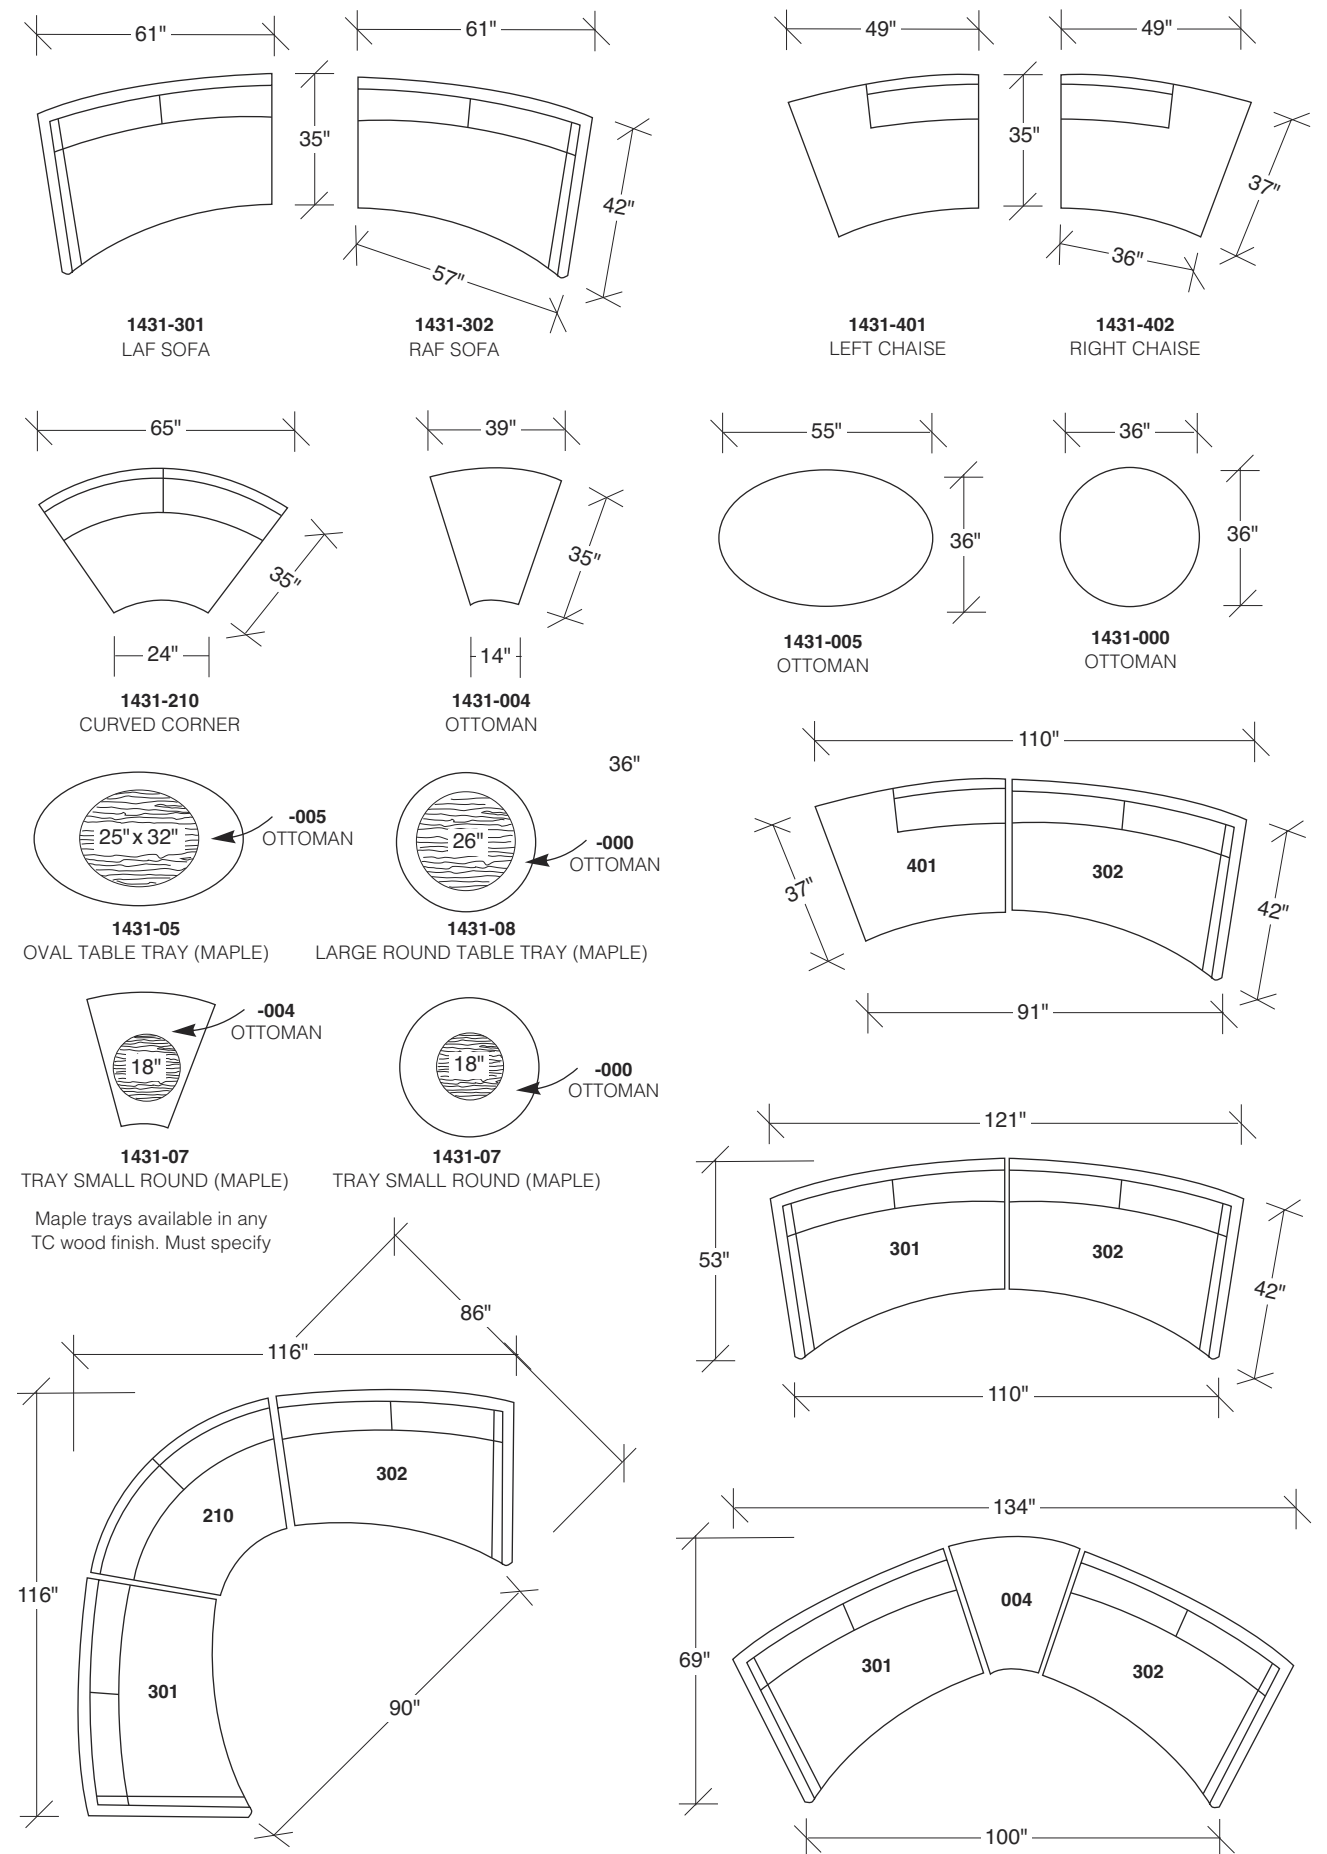

Slice (1431 - Series) Scale 1/4" = 1'0" All upholstery sizes are approximate