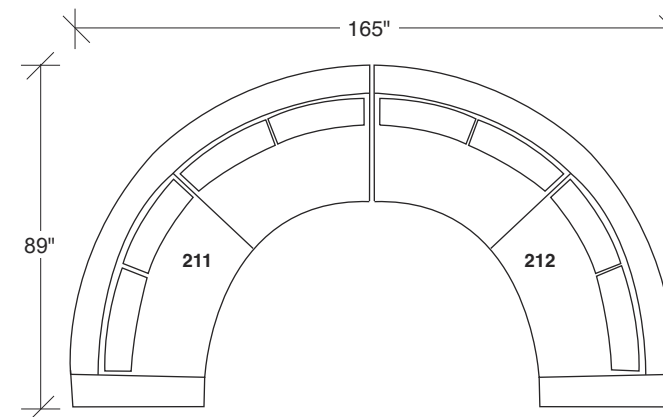

Clip 2

No. 1434-213 LEFT CHAISE

W 90 D 38 H 30 in.
 Seat depth 23 in.
 Seat height 18 in.

No. 1434-102 RAF CHAIR

W 69 D 38 H 30 in.
 Seat depth 23 in.
 Seat height 18 in.
 Arm height 26½ in.
 Arm width 6 in.

Base and legs available in any TC wood finish on maple or walnut. Must specify.

No. 1434-000 Table Ottoman (44 inches in diameter)
 No.1217-08 Round Polished Stainless Steel Tray (34 inches in diameter)

1434-212
RAF SOFA

1434-213
LEFT CHAISE

1434-308
SOFA

1434-214
RIGHT CHAISE

1434-000
TABLE OTTOMAN

1434-004
OTTOMAN

Clip 2
1434 - Series

Scale 1/4" = 1'0"
All upholstery sizes are approximate