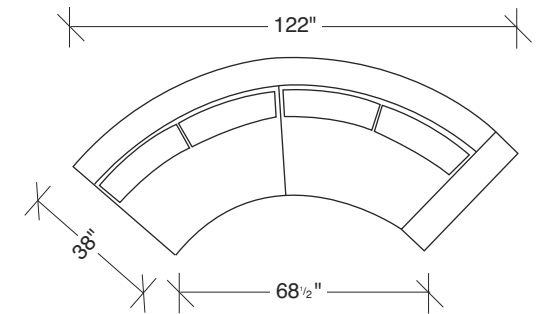

No. 1434 is single back cushion Clip 2 series (shown). No. 1433 is double back cushion Clip series.

No. 1434 and No. 1433 standard with spring-down seat cushions.

1434-101
LAF CHAIR

1434-211
LAF SOFA

1434-102
RAF CHAIR

1434-212
RAF SOFA

1434-213
LEFT CHAISE

1434-308
SOFA

1434-214
RIGHT CHAISE

1434-000
TABLE OTTOMAN

1434-004
OTTOMAN

Clip 2
1434 - Series

Scale 1/4" = 1'0"
All upholstery sizes are approximate