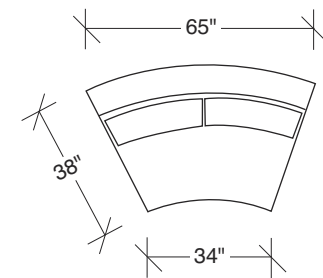

1434-100
ARMLESS CHAIR