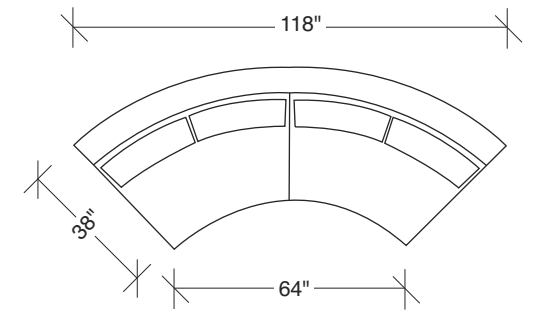

1434-210
ARMLESS SOFA