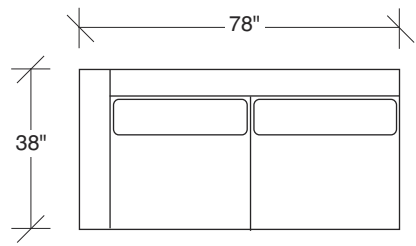

1434-311
LAF SOFA