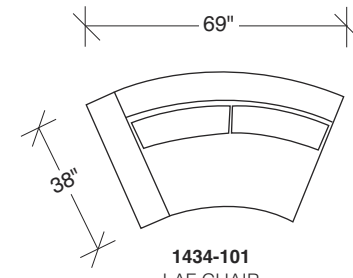

1434-101
LAF CHAIR