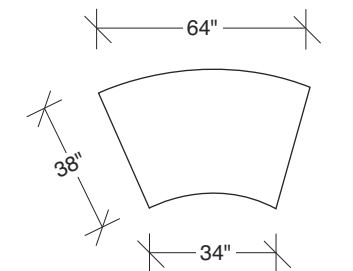

1434-212
RAF SOFA

1434-213
LEFT CHAISE

1434-308
SOFA

1434-214
RIGHT CHAISE

1434-000
TABLE OTTOMAN

1434-004
OTTOMAN

Clip 2
1434 - Series

Scale 1/4" = 1'0"
All upholstery sizes are approximate