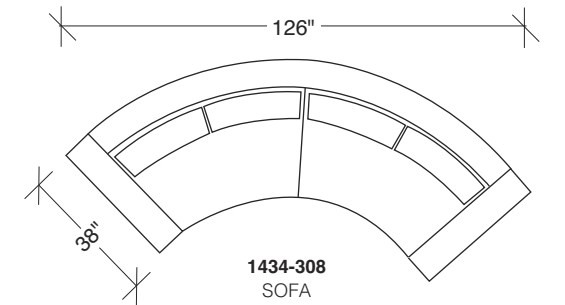

No. 1434 is single back cushion Clip 2 series (shown). No. 1433 is double back cushion Clip series.

No. 1434 and No. 1433 standard with spring-down seat cushions.

1434-101
LAF CHAIR

1434-211
LAF SOFA

1434-102
RAF CHAIR

1434-212
RAF SOFA

1434-213
LEFT CHAISE

1434-308
SOFA

1434-214
RIGHT CHAISE

1434-000
TABLE OTTOMAN

1434-004
OTTOMAN

Clip 2
1434 - Series

Scale 1/4" = 1'0"
All upholstery sizes are approximate