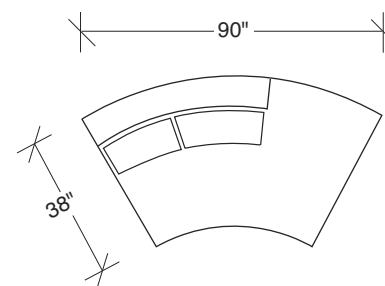

Clip 2

No. 1434-213 LEFT CHAISE

W 90 D 38 H 30 in.
 Seat depth 23 in.
 Seat height 18 in.

No. 1434-102 RAF CHAIR

W 69 D 38 H 30 in.
 Seat depth 23 in.
 Seat height 18 in.
 Arm height 26½ in.
 Arm width 6 in.

No. 1434 is single back cushion Clip 2 series (shown). No. 1433 is double back cushion Clip series.

No. 1434 and No. 1433 standard with spring-down seat cushions.

1434-101
LAF CHAIR

1434-211
LAF SOFA

1434-102
RAF CHAIR

1434-212
RAF SOFA

1434-213
LEFT CHAISE

1434-308
SOFA

1434-214
RIGHT CHAISE

1434-000
TABLE OTTOMAN

1434-004
OTTOMAN

Clip 2
1434 - Series

Scale 1/4" = 1'0"
All upholstery sizes are approximate