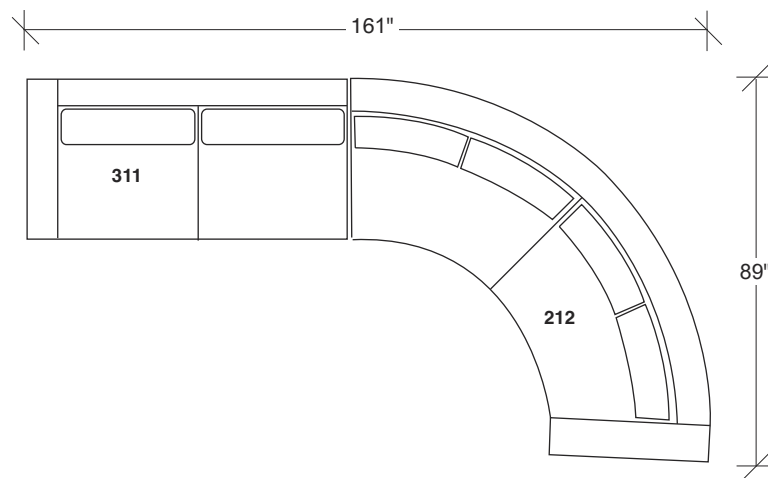

No. 1434 is single back cushion Clip 2 series (shown). No. 1433 is double back cushion Clip series.

No. 1434 and No. 1433 standard with spring-down seat cushions.

1434-101
LAF CHAIR

1434-211
LAF SOFA

1434-102
RAF CHAIR

1434-212
RAF SOFA

1434-213
LEFT CHAISE

1434-308
SOFA

1434-214
RIGHT CHAISE

1434-000
TABLE OTTOMAN

1434-004
OTTOMAN

Clip 2
1434 - Series

Scale 1/4" = 1'0"
All upholstery sizes are approximate