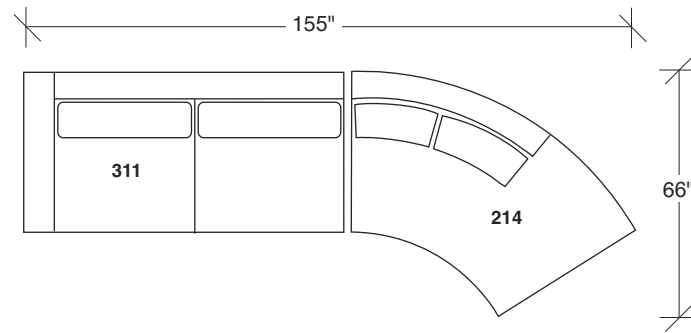

No. 1434 is single back cushion Clip 2 series (shown). No. 1433 is double back cushion Clip series.

No. 1434 and No. 1433 standard with spring-down seat cushions.

1434-101
LAF CHAIR

1434-211
LAF SOFA

1434-102
RAF CHAIR

1434-212
RAF SOFA

1434-213
LEFT CHAISE

1434-308
SOFA

1434-214
RIGHT CHAISE

1434-000
TABLE OTTOMAN

1434-004
OTTOMAN

Clip 2
1434 - Series

Scale 1/4" = 1'0"
All upholstery sizes are approximate