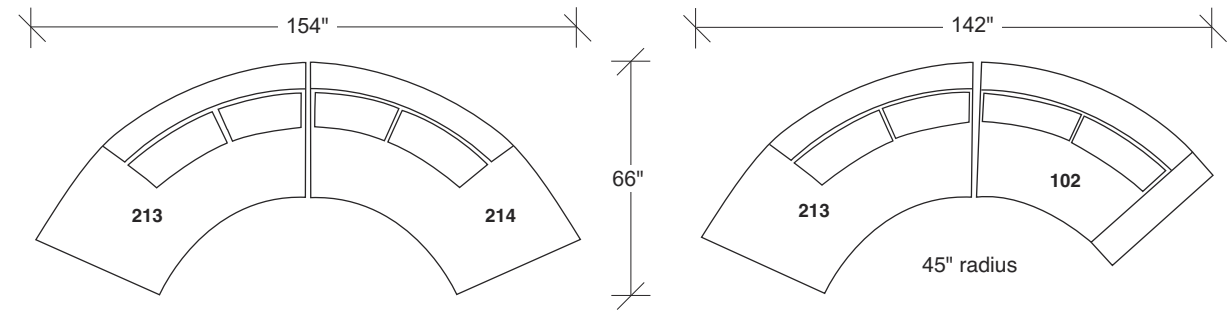

Clip 2

No. 1434-213 LEFT CHAISE

W 90 D 38 H 30 in.
 Seat depth 23 in.
 Seat height 18 in.

No. 1434-102 RAF CHAIR

W 69 D 38 H 30 in.
 Seat depth 23 in.
 Seat height 18 in.
 Arm height 26½ in.
 Arm width 6 in.

Base and legs available in any TC wood finish on maple or walnut. Must specify.

No. 1434-000 Table Ottoman (44 inches in diameter)
 No.1217-08 Round Polished Stainless Steel Tray (34 inches in diameter)

1434-212
RAF SOFA

1434-213
LEFT CHAISE

1434-308
SOFA

1434-214
RIGHT CHAISE

1434-000
TABLE OTTOMAN

1434-004
OTTOMAN

Clip 2
1434 - Series

Scale 1/4" = 1'0"
All upholstery sizes are approximate