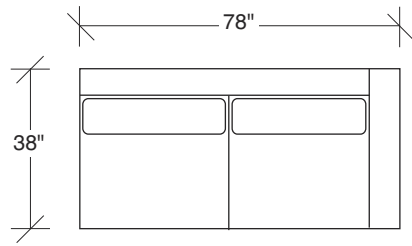

1434-312
RAF SOFA