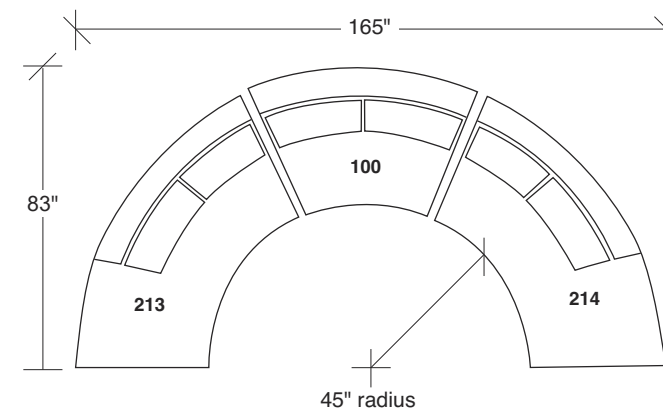

Clip 2

No. 1434-213 LEFT CHAISE

W 90 D 38 H 30 in.
 Seat depth 23 in.
 Seat height 18 in.

No. 1434-102 RAF CHAIR

W 69 D 38 H 30 in.
 Seat depth 23 in.
 Seat height 18 in.
 Arm height 26½ in.
 Arm width 6 in.

Base and legs available in any TC wood finish on maple or walnut. Must specify.

No. 1434-000 Table Ottoman (44 inches in diameter)
 No.1217-08 Round Polished Stainless Steel Tray (34 inches in diameter)

1434-212
RAF SOFA

1434-213
LEFT CHAISE

1434-308
SOFA

1434-214
RIGHT CHAISE

1434-000
TABLE OTTOMAN

1434-004
OTTOMAN

Clip 2
1434 - Series

Scale 1/4" = 1'0"
All upholstery sizes are approximate