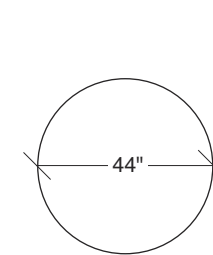

1434-212
RAF SOFA

1434-213
LEFT CHAISE

1434-308
SOFA

1434-214
RIGHT CHAISE

1434-000
TABLE OTTOMAN

1434-004
OTTOMAN

Clip 2
1434 - Series

Scale 1/4" = 1'0"
All upholstery sizes are approximate