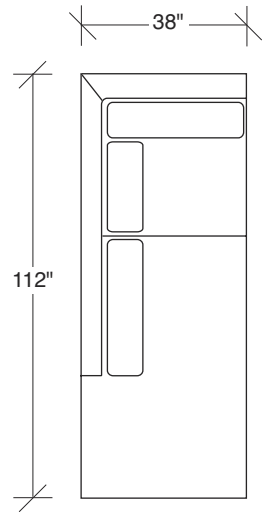

1434-401
LEFT CHAISE