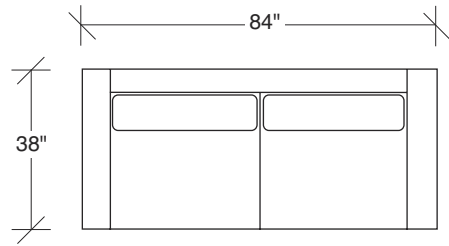

Clip 2

No. 1434-213 LEFT CHAISE

W 90 D 38 H 30 in.
 Seat depth 23 in.
 Seat height 18 in.

No. 1434-102 RAF CHAIR

W 69 D 38 H 30 in.
 Seat depth 23 in.
 Seat height 18 in.
 Arm height 26½ in.
 Arm width 6 in.

Base and legs available in any TC wood finish on maple or walnut. Must specify.

No. 1434-000 Table Ottoman (44 inches in diameter)
 No.1217-08 Round Polished Stainless Steel Tray (34 inches in diameter)

1434-212
RAF SOFA

1434-213
LEFT CHAISE

1434-308
SOFA

1434-214
RIGHT CHAISE

1434-000
TABLE OTTOMAN

1434-004
OTTOMAN

Clip 2
1434 - Series

Scale 1/4" = 1'0"
All upholstery sizes are approximate