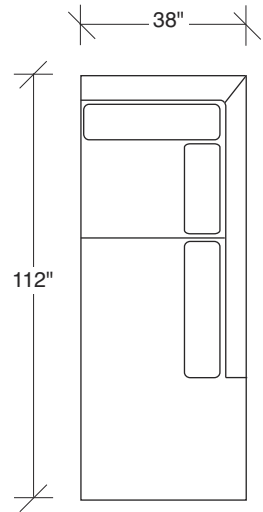

1434-402
RIGHT CHAISE

No. 1434 Clip 2 and No. 1433 Clip 2 standard with solid maple legs, must specify TC wood finish.

FOR ALTERNATIVE LEGS, ADD THESE SUFFIXES TO PRODUCT NUMBERS

- -PS for polished stainless steel legs (Cool Clip 2 or Cool Clip)
- -B for brushed bronze legs (Toasted Clip 2 or Toasted Clip)
- -AC for acrylic legs (Ice Clip 2 or Ice Clip)

No. 1434 is single back cushion Clip 2 series (shown). No. 1433 is double back cushion Clip series.

No. 1434 and No. 1433 standard with spring-down seat cushions.