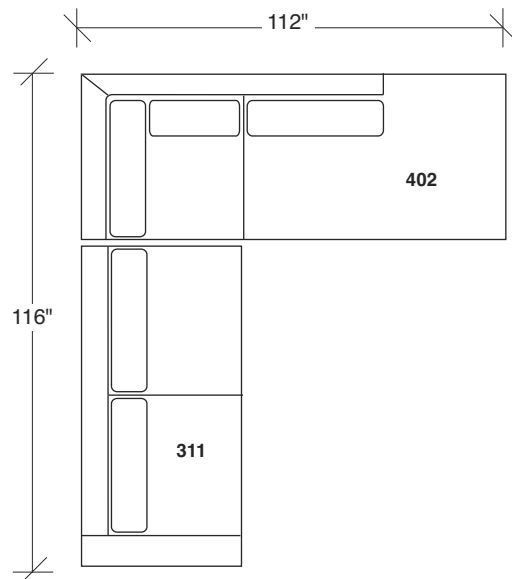

Clip 2

No. 1434-213 LEFT CHAISE

W 90 D 38 H 30 in.
 Seat depth 23 in.
 Seat height 18 in.

No. 1434-102 RAF CHAIR

W 69 D 38 H 30 in.
 Seat depth 23 in.
 Seat height 18 in.
 Arm height 26½ in.
 Arm width 6 in.

No. 1434 is single back cushion Clip 2 series (shown). No. 1433 is double back cushion Clip series.

No. 1434 and No. 1433 standard with spring-down seat cushions.

1434-101
LAF CHAIR

1434-211
LAF SOFA

1434-102
RAF CHAIR

1434-212
RAF SOFA

1434-213
LEFT CHAISE

1434-308
SOFA

1434-214
RIGHT CHAISE

1434-000
TABLE OTTOMAN

1434-004
OTTOMAN

Clip 2
1434 - Series

Scale 1/4" = 1'0"
All upholstery sizes are approximate