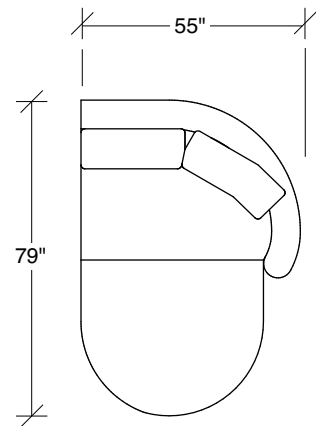

W 55 D 59 H 27 in.

Seat depth 32 in.

Seat height 18 in.

Base available in any TC wood finish on maple. Must specify. Throw pillows optional. Must specify. Height to top of back cushion is 34 inches approximately.

1526-210
CURVED CORNER

1526-405
LEFT CHAISE

1526-404
RIGHT CHAISE

1526-301
LAF SOFA

1526-302
RAF SOFA

1526-201
LAF LOVESEAT

1526-427
LEFT BUMPER CHAISE

1526-426
RIGHT BUMPER CHAISE

1526-202
RAF LOVESEAT

1526-435
LEFT 2-SIDED BUMPER CHAISE

1526-436
RIGHT 2-SIDED BUMPER CHAISE

1526-214
RIGHT CHAISE

Playing Hooky
1526 - Series

Scale 1/4" = 1'0"
All upholstery sizes are approximate

1526-213
LEFT CHAISE

94"

122"

142"

**Playing Hooky
1526 - Series**

Scale 1/4" = 1'0"
All upholstery sizes are approximate