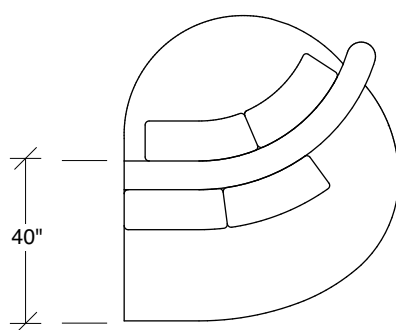

W 55 D 59 H 27 in.

Seat depth 32 in.

Seat height 18 in.

Base available in any TC wood finish on maple. Must specify. Throw pillows optional. Must specify. Height to top of back cushion is 34 inches approximately.

1526-210
CURVED CORNER

1526-405
LEFT CHAISE

1526-404
RIGHT CHAISE

1526-301
LAF SOFA

1526-302
RAF SOFA

1526-201
LAF LOVESEAT

1526-427
LEFT BUMPER CHAISE

1526-426
RIGHT BUMPER CHAISE

1526-202
RAF LOVESEAT

1526-435
LEFT 2-SIDED BUMPER CHAISE

1526-436
RIGHT 2-SIDED BUMPER CHAISE

1526-214
RIGHT CHAISE

Playing Hooky
1526 - Series

Scale 1/4" = 1'0"
All upholstery sizes are approximate

1526-213
LEFT CHAISE

94"

122"

142"

**Playing Hooky
1526 - Series**

Scale 1/4" = 1'0"
All upholstery sizes are approximate