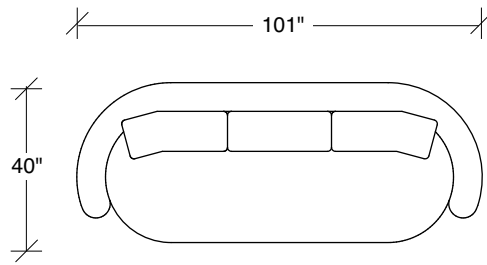

W 55 D 59 H 27 in.

Seat depth 32 in.

Seat height 18 in.

Base available in any TC wood finish on maple. Must specify. Throw pillows optional. Must specify. Height to top of back cushion is 34 inches approximately.

1526-202
RAF LOVESEAT

1526-435
LEFT 2-SIDED BUMPER CHAISE

1526-436
RIGHT 2-SIDED BUMPER CHAISE

1526-214
RIGHT CHAISE

Playing Hooky
1526 - Series

Scale 1/4" = 1'0"
All upholstery sizes are approximate

1526-213
LEFT CHAISE

1526-303
SOFA

1526-225
LEFT CHAISE

1526-226
RIGHT CHAISE

1526-447
LAF ISLAND CHAISE

1526-446
RAF ISLAND CHAISE

Playing Hooky
1526 - Series

Scale 1/4" = 1'0"
All upholstery sizes are approximate

142"

94"

122"

142"

**Playing Hooky
1526 - Series**

Scale 1/4" = 1'0"
All upholstery sizes are approximate