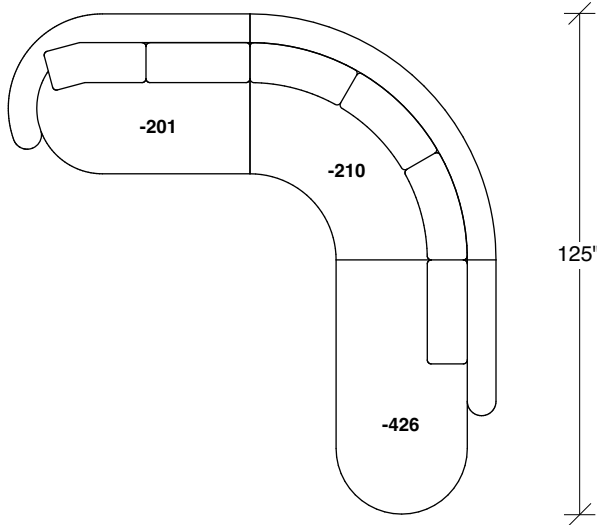

W 55 D 59 H 27 in.

Seat depth 32 in.

Seat height 18 in.

Base available in any TC wood finish on maple. Must specify. Throw pillows optional. Must specify. Height to top of back cushion is 34 inches approximately.

1526-202
RAF LOVESEAT

1526-435
LEFT 2-SIDED BUMPER CHAISE

1526-436
RIGHT 2-SIDED BUMPER CHAISE

1526-214
RIGHT CHAISE

Playing Hooky
1526 - Series

Scale 1/4" = 1'0"
All upholstery sizes are approximate

1526-213
LEFT CHAISE

1526-303
SOFA

1526-225
LEFT CHAISE

1526-226
RIGHT CHAISE

1526-447
LAF ISLAND CHAISE

1526-446
RAF ISLAND CHAISE

Playing Hooky
1526 - Series

Scale 1/4" = 1'0"
All upholstery sizes are approximate

142"

94"

122"

142"

**Playing Hooky
1526 - Series**

Scale 1/4" = 1'0"
All upholstery sizes are approximate