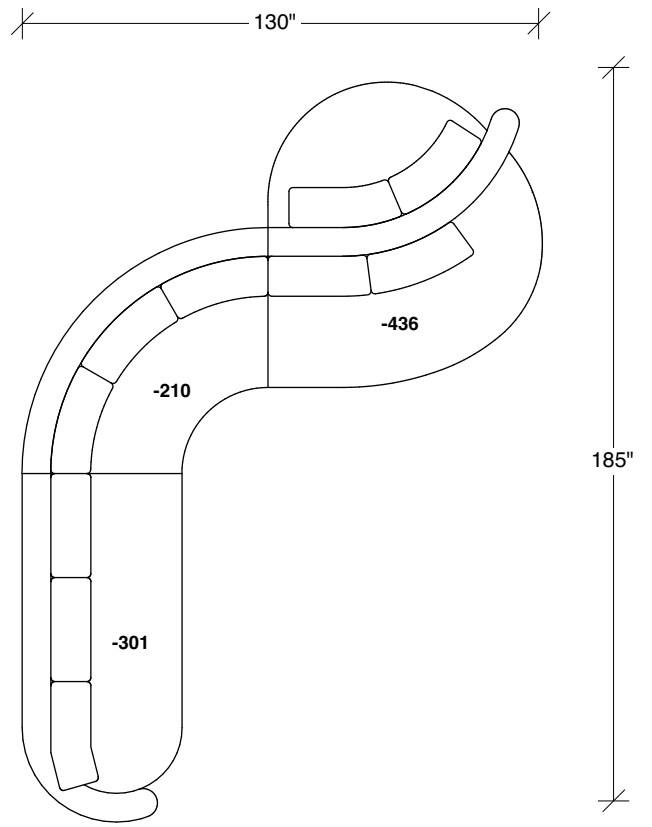

W 55 D 59 H 27 in.

Seat depth 32 in.

Seat height 18 in.

Base available in any TC wood finish on maple. Must specify. Throw pillows optional. Must specify. Height to top of back cushion is 34 inches approximately.

1526-202
RAF LOVESEAT

1526-435
LEFT 2-SIDED BUMPER CHAISE

1526-436
RIGHT 2-SIDED BUMPER CHAISE

1526-214
RIGHT CHAISE

Playing Hooky
1526 - Series

Scale 1/4" = 1'0"
All upholstery sizes are approximate

1526-213
LEFT CHAISE

1526-303
SOFA

1526-225
LEFT CHAISE

1526-226
RIGHT CHAISE

1526-447
LAF ISLAND CHAISE

1526-446
RAF ISLAND CHAISE

Playing Hooky
1526 - Series

Scale 1/4" = 1'0"
All upholstery sizes are approximate

142"

94"

122"

142"

**Playing Hooky
1526 - Series**

Scale 1/4" = 1'0"
All upholstery sizes are approximate