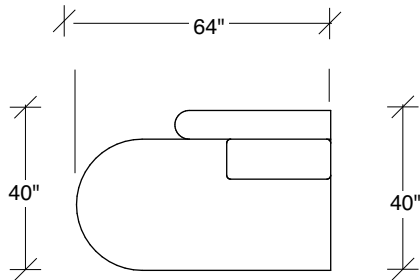

W 55 D 59 H 27 in.

Seat depth 32 in.

Seat height 18 in.

Base available in any TC wood finish on maple. Must specify. Throw pillows optional. Must specify. Height to top of back cushion is 34 inches approximately.

1526-210
CURVED CORNER

1526-405
LEFT CHAISE

1526-404
RIGHT CHAISE

1526-301
LAF SOFA

1526-302
RAF SOFA

1526-201
LAF LOVESEAT

1526-427
LEFT BUMPER CHAISE

1526-426
RIGHT BUMPER CHAISE

1526-202
RAF LOVESEAT

1526-435
LEFT 2-SIDED BUMPER CHAISE

1526-436
RIGHT 2-SIDED BUMPER CHAISE

1526-214
RIGHT CHAISE

Playing Hooky
1526 - Series

Scale 1/4" = 1'0"
All upholstery sizes are approximate

1526-213
LEFT CHAISE

94"

122"

142"

**Playing Hooky
1526 - Series**

Scale 1/4" = 1'0"
All upholstery sizes are approximate