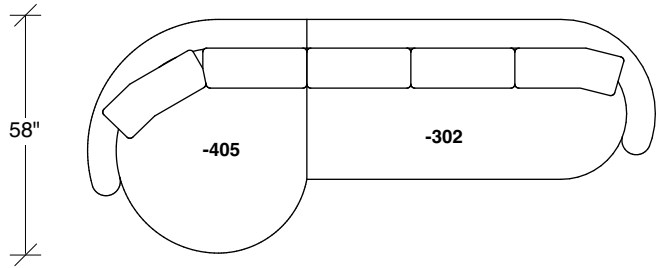

1526-202
RAF LOVESEAT

1526-435
LEFT 2-SIDED BUMPER CHAISE

1526-436
RIGHT 2-SIDED BUMPER CHAISE

1526-214
RIGHT CHAISE

Playing Hooky
1526 - Series

Scale 1/4" = 1'0"
All upholstery sizes are approximate

1526-213
LEFT CHAISE

1526-303
SOFA

1526-225
LEFT CHAISE

1526-226
RIGHT CHAISE

1526-447
LAF ISLAND CHAISE

1526-446
RAF ISLAND CHAISE

Playing Hooky
1526 - Series

Scale 1/4" = 1'0"
All upholstery sizes are approximate

142"

94"

122"

142"

**Playing Hooky
1526 - Series**

Scale 1/4" = 1'0"
All upholstery sizes are approximate