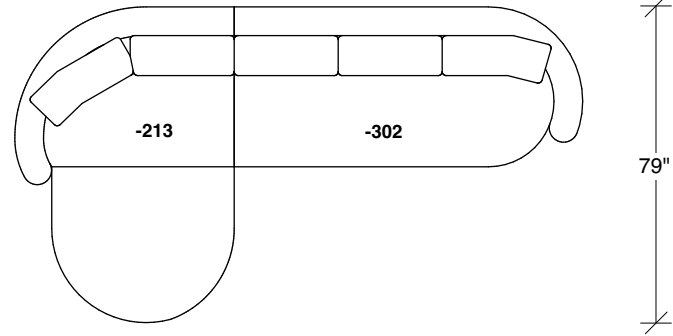

W 55 D 59 H 27 in.

Seat depth 32 in.

Seat height 18 in.

Base available in any TC wood finish on maple. Must specify. Throw pillows optional. Must specify. Height to top of back cushion is 34 inches approximately.

1526-202
RAF LOVESEAT

1526-435
LEFT 2-SIDED BUMPER CHAISE

1526-436
RIGHT 2-SIDED BUMPER CHAISE

1526-214
RIGHT CHAISE

Playing Hooky
1526 - Series

Scale 1/4" = 1'0"
All upholstery sizes are approximate

1526-213
LEFT CHAISE

1526-303
SOFA

1526-225
LEFT CHAISE

1526-226
RIGHT CHAISE

1526-447
LAF ISLAND CHAISE

1526-446
RAF ISLAND CHAISE

Playing Hooky
1526 - Series

Scale 1/4" = 1'0"
All upholstery sizes are approximate

142"

94"

122"

142"

**Playing Hooky
1526 - Series**

Scale 1/4" = 1'0"
All upholstery sizes are approximate