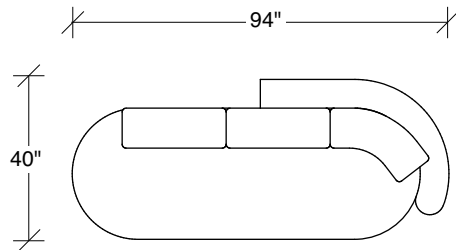

W 55 D 59 H 27 in.

Seat depth 32 in.

Seat height 18 in.

Base available in any TC wood finish on maple. Must specify. Throw pillows optional. Must specify. Height to top of back cushion is 34 inches approximately.

1526-202
RAF LOVESEAT

1526-435
LEFT 2-SIDED BUMPER CHAISE

1526-436
RIGHT 2-SIDED BUMPER CHAISE

1526-214
RIGHT CHAISE

Playing Hooky
1526 - Series

Scale 1/4" = 1'0"
All upholstery sizes are approximate

1526-213
LEFT CHAISE

1526-303
SOFA

1526-225
LEFT CHAISE

1526-226
RIGHT CHAISE

1526-447
LAF ISLAND CHAISE

1526-446
RAF ISLAND CHAISE

Playing Hooky
1526 - Series

Scale 1/4" = 1'0"
All upholstery sizes are approximate

142"

94"

122"

142"

**Playing Hooky
1526 - Series**

Scale 1/4" = 1'0"
All upholstery sizes are approximate