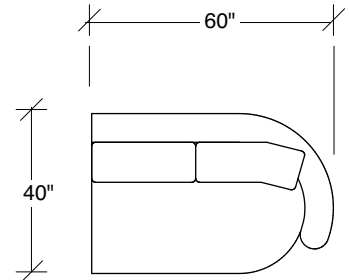

W 55 D 59 H 27 in.

Seat depth 32 in.

Seat height 18 in.

Base available in any TC wood finish on maple. Must specify. Throw pillows optional. Must specify. Height to top of back cushion is 34 inches approximately.

1526-210
CURVED CORNER

1526-405
LEFT CHAISE

1526-404
RIGHT CHAISE

1526-301
LAF SOFA

1526-302
RAF SOFA

1526-201
LAF LOVESEAT

1526-427
LEFT BUMPER CHAISE

1526-426
RIGHT BUMPER CHAISE

1526-202
RAF LOVESEAT

1526-435
LEFT 2-SIDED BUMPER CHAISE

1526-436
RIGHT 2-SIDED BUMPER CHAISE

1526-214
RIGHT CHAISE

Playing Hooky
1526 - Series

Scale 1/4" = 1'0"
All upholstery sizes are approximate

1526-213
LEFT CHAISE

94"

122"

142"

**Playing Hooky
1526 - Series**

Scale 1/4" = 1'0"
All upholstery sizes are approximate