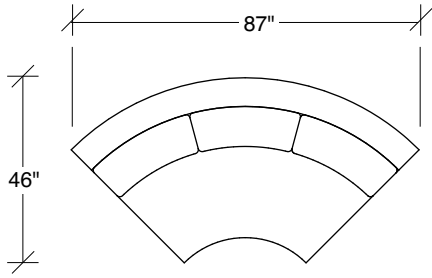

Playing Hooky

No. 1526-301 LAF SOFA

W 87 D 40 H 27 in.

Seat depth 22 in.

Seat height 18 in.

Arm height 27 in.

Arm width 8 in.

No. 1526-404 RIGHT CHAISE

W 55 D 59 H 27 in.

Seat depth 32 in.

Seat height 18 in.

Base available in any TC wood finish on maple. Must specify. Throw pillows optional. Must specify. Height to top of back cushion is 34 inches approximately.

1526-303
SOFA

1526-225
LEFT CHAISE

1526-226
RIGHT CHAISE

1526-447
LAF ISLAND CHAISE

1526-446
RAF ISLAND CHAISE

Playing Hooky
1526 - Series

Scale 1/4" = 1'0"
All upholstery sizes are approximate

142"

94"

122"

142"

**Playing Hooky
1526 - Series**

Scale 1/4" = 1'0"
All upholstery sizes are approximate