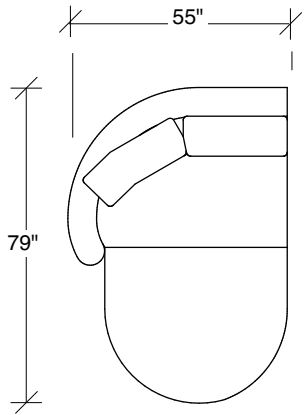

W 55 D 59 H 27 in.

Seat depth 32 in.

Seat height 18 in.

Base available in any TC wood finish on maple. Must specify. Throw pillows optional. Must specify. Height to top of back cushion is 34 inches approximately.

1526-202
RAF LOVESEAT

1526-435
LEFT 2-SIDED BUMPER CHAISE

1526-436
RIGHT 2-SIDED BUMPER CHAISE

1526-214
RIGHT CHAISE

Playing Hooky
1526 - Series

Scale 1/4" = 1'0"
All upholstery sizes are approximate

1526-213
LEFT CHAISE

1526-303
SOFA

1526-225
LEFT CHAISE

1526-226
RIGHT CHAISE

1526-447
LAF ISLAND CHAISE

1526-446
RAF ISLAND CHAISE

Playing Hooky
1526 - Series

Scale 1/4" = 1'0"
All upholstery sizes are approximate

142"

94"

122"

142"

**Playing Hooky
1526 - Series**

Scale 1/4" = 1'0"
All upholstery sizes are approximate