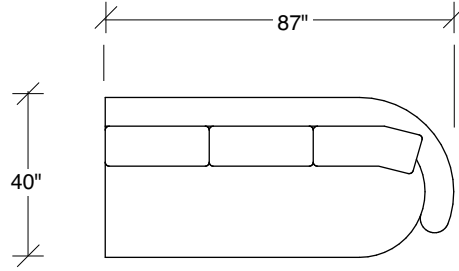

W 55 D 59 H 27 in.

Seat depth 32 in.

Seat height 18 in.

Base available in any TC wood finish on maple. Must specify. Throw pillows optional. Must specify. Height to top of back cushion is 34 inches approximately.

1526-210
CURVED CORNER

1526-405
LEFT CHAISE

1526-404
RIGHT CHAISE

1526-301
LAF SOFA

1526-302
RAF SOFA

1526-201
LAF LOVESEAT

1526-427
LEFT BUMPER CHAISE

1526-426
RIGHT BUMPER CHAISE

1526-202
RAF LOVESEAT

1526-435
LEFT 2-SIDED BUMPER CHAISE

1526-436
RIGHT 2-SIDED BUMPER CHAISE

1526-214
RIGHT CHAISE

Playing Hooky
1526 - Series

Scale 1/4" = 1'0"
All upholstery sizes are approximate

1526-213
LEFT CHAISE

94"

122"

142"

**Playing Hooky
1526 - Series**

Scale 1/4" = 1'0"
All upholstery sizes are approximate