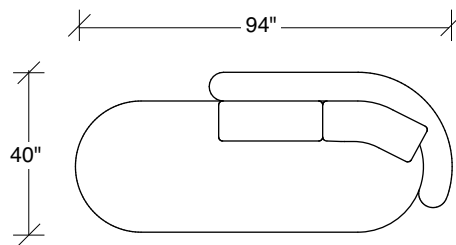

W 55 D 59 H 27 in.

Seat depth 32 in.

Seat height 18 in.

Base available in any TC wood finish on maple. Must specify. Throw pillows optional. Must specify. Height to top of back cushion is 34 inches approximately.

1526-202
RAF LOVESEAT

1526-435
LEFT 2-SIDED BUMPER CHAISE

1526-436
RIGHT 2-SIDED BUMPER CHAISE

1526-214
RIGHT CHAISE

Playing Hooky
1526 - Series

Scale 1/4" = 1'0"
All upholstery sizes are approximate

1526-213
LEFT CHAISE

1526-303
SOFA

1526-225
LEFT CHAISE

1526-226
RIGHT CHAISE

1526-447
LAF ISLAND CHAISE

1526-446
RAF ISLAND CHAISE

Playing Hooky
1526 - Series

Scale 1/4" = 1'0"
All upholstery sizes are approximate

142"

94"

122"

142"

**Playing Hooky
1526 - Series**

Scale 1/4" = 1'0"
All upholstery sizes are approximate