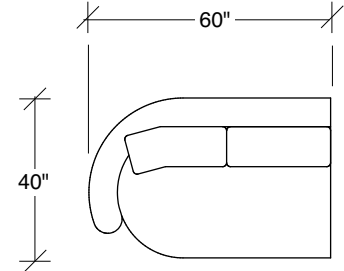

W 55 D 59 H 27 in.

Seat depth 32 in.

Seat height 18 in.

Base available in any TC wood finish on maple. Must specify. Throw pillows optional. Must specify. Height to top of back cushion is 34 inches approximately.

1526-210
CURVED CORNER

1526-405
LEFT CHAISE

1526-404
RIGHT CHAISE

1526-301
LAF SOFA

1526-302
RAF SOFA

1526-201
LAF LOVESEAT

1526-427
LEFT BUMPER CHAISE

1526-426
RIGHT BUMPER CHAISE

1526-202
RAF LOVESEAT

1526-435
LEFT 2-SIDED BUMPER CHAISE

1526-436
RIGHT 2-SIDED BUMPER CHAISE

1526-214
RIGHT CHAISE

Playing Hooky
1526 - Series

Scale 1/4" = 1'0"
All upholstery sizes are approximate

1526-213
LEFT CHAISE

94"

122"

142"

**Playing Hooky
1526 - Series**

Scale 1/4" = 1'0"
All upholstery sizes are approximate