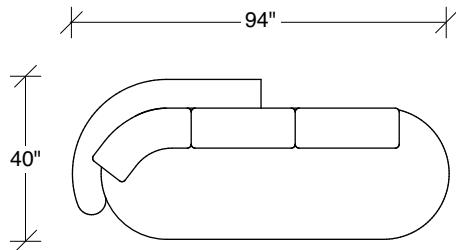

W 55 D 59 H 27 in.

Seat depth 32 in.

Seat height 18 in.

Base available in any TC wood finish on maple. Must specify. Throw pillows optional. Must specify. Height to top of back cushion is 34 inches approximately.

1526-202
RAF LOVESEAT

1526-435
LEFT 2-SIDED BUMPER CHAISE

1526-436
RIGHT 2-SIDED BUMPER CHAISE

1526-214
RIGHT CHAISE

Playing Hooky
1526 - Series

Scale 1/4" = 1'0"
All upholstery sizes are approximate

1526-213
LEFT CHAISE

1526-303
SOFA

1526-225
LEFT CHAISE

1526-226
RIGHT CHAISE

1526-447
LAF ISLAND CHAISE

1526-446
RAF ISLAND CHAISE

Playing Hooky
1526 - Series

Scale 1/4" = 1'0"
All upholstery sizes are approximate

142"

94"

122"

142"

**Playing Hooky
1526 - Series**

Scale 1/4" = 1'0"
All upholstery sizes are approximate