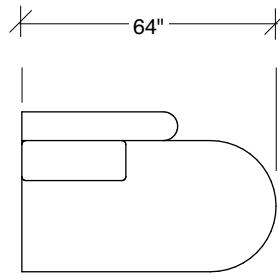

W 55 D 59 H 27 in.

Seat depth 32 in.

Seat height 18 in.

Base available in any TC wood finish on maple. Must specify. Throw pillows optional. Must specify. Height to top of back cushion is 34 inches approximately.

1526-210
CURVED CORNER

1526-405
LEFT CHAISE

1526-404
RIGHT CHAISE

1526-301
LAF SOFA

1526-302
RAF SOFA

1526-201
LAF LOVESEAT

1526-427
LEFT BUMPER CHAISE

1526-426
RIGHT BUMPER CHAISE

1526-202
RAF LOVESEAT

1526-435
LEFT 2-SIDED BUMPER CHAISE

1526-436
RIGHT 2-SIDED BUMPER CHAISE

1526-214
RIGHT CHAISE

Playing Hooky
1526 - Series

Scale 1/4" = 1'0"
All upholstery sizes are approximate

1526-213
LEFT CHAISE

94"

122"

142"

**Playing Hooky
1526 - Series**

Scale 1/4" = 1'0"
All upholstery sizes are approximate