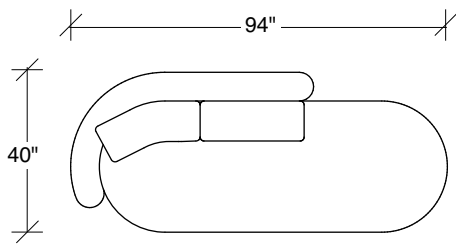

W 55 D 59 H 27 in.

Seat depth 32 in.

Seat height 18 in.

Base available in any TC wood finish on maple. Must specify. Throw pillows optional. Must specify. Height to top of back cushion is 34 inches approximately.

1526-202
RAF LOVESEAT

1526-435
LEFT 2-SIDED BUMPER CHAISE

1526-436
RIGHT 2-SIDED BUMPER CHAISE

1526-214
RIGHT CHAISE

Playing Hooky
1526 - Series

Scale 1/4" = 1'0"
All upholstery sizes are approximate

1526-213
LEFT CHAISE

1526-303
SOFA

1526-225
LEFT CHAISE

1526-226
RIGHT CHAISE

1526-447
LAF ISLAND CHAISE

1526-446
RAF ISLAND CHAISE

Playing Hooky
1526 - Series

Scale 1/4" = 1'0"
All upholstery sizes are approximate

142"

94"

122"

142"

**Playing Hooky
1526 - Series**

Scale 1/4" = 1'0"
All upholstery sizes are approximate