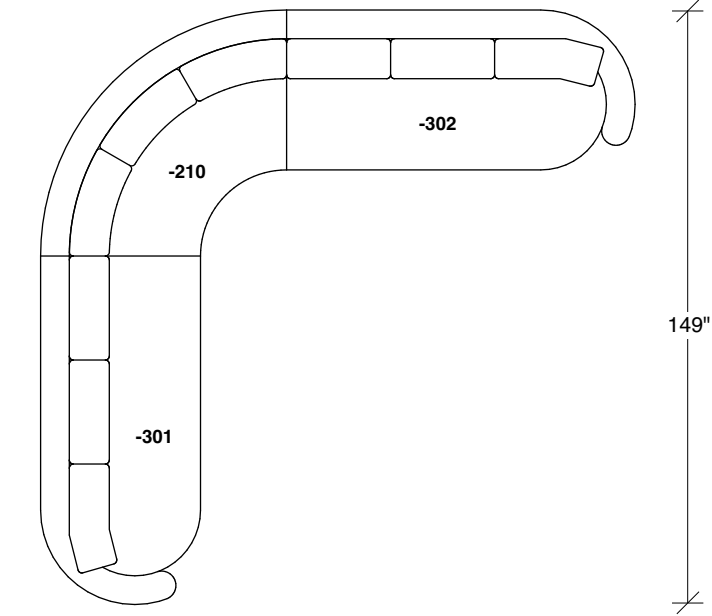

W 55 D 59 H 27 in.

Seat depth 32 in.

Seat height 18 in.

Base available in any TC wood finish on maple. Must specify. Throw pillows optional. Must specify. Height to top of back cushion is 34 inches approximately.

1526-202
RAF LOVESEAT

1526-435
LEFT 2-SIDED BUMPER CHAISE

1526-436
RIGHT 2-SIDED BUMPER CHAISE

1526-214
RIGHT CHAISE

Playing Hooky
1526 - Series

Scale 1/4" = 1'0"
All upholstery sizes are approximate

1526-213
LEFT CHAISE

1526-303
SOFA

1526-225
LEFT CHAISE

1526-226
RIGHT CHAISE

1526-447
LAF ISLAND CHAISE

1526-446
RAF ISLAND CHAISE

Playing Hooky
1526 - Series

Scale 1/4" = 1'0"
All upholstery sizes are approximate

142"

94"

122"

142"

**Playing Hooky
1526 - Series**

Scale 1/4" = 1'0"
All upholstery sizes are approximate