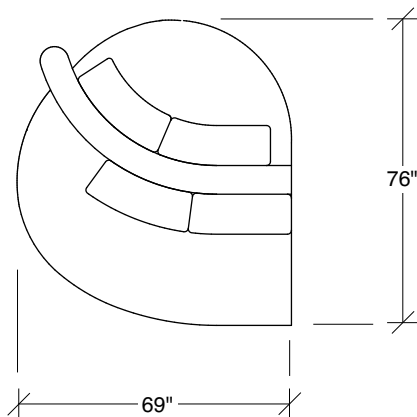

W 55 D 59 H 27 in.

Seat depth 32 in.

Seat height 18 in.

Base available in any TC wood finish on maple. Must specify. Throw pillows optional. Must specify. Height to top of back cushion is 34 inches approximately.

1526-210
CURVED CORNER

1526-405
LEFT CHAISE

1526-404
RIGHT CHAISE

1526-301
LAF SOFA

1526-302
RAF SOFA

1526-201
LAF LOVESEAT

1526-427
LEFT BUMPER CHAISE

1526-426
RIGHT BUMPER CHAISE

1526-202
RAF LOVESEAT

1526-435
LEFT 2-SIDED BUMPER CHAISE

1526-436
RIGHT 2-SIDED BUMPER CHAISE

1526-214
RIGHT CHAISE

Playing Hooky
1526 - Series

Scale 1/4" = 1'0"
All upholstery sizes are approximate

1526-213
LEFT CHAISE

94"

122"

142"

**Playing Hooky
1526 - Series**

Scale 1/4" = 1'0"
All upholstery sizes are approximate