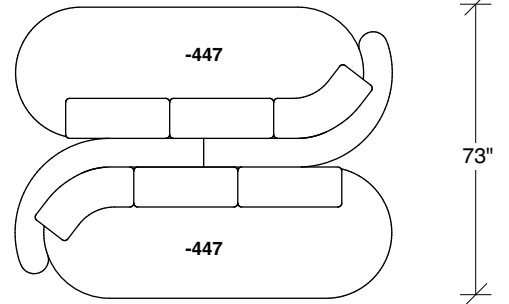

W 55 D 59 H 27 in.

Seat depth 32 in.

Seat height 18 in.

Base available in any TC wood finish on maple. Must specify. Throw pillows optional. Must specify. Height to top of back cushion is 34 inches approximately.

1526-202
RAF LOVESEAT

1526-435
LEFT 2-SIDED BUMPER CHAISE

1526-436
RIGHT 2-SIDED BUMPER CHAISE

1526-214
RIGHT CHAISE

Playing Hooky
1526 - Series

Scale 1/4" = 1'0"
All upholstery sizes are approximate

1526-213
LEFT CHAISE

1526-303
SOFA

1526-225
LEFT CHAISE

1526-226
RIGHT CHAISE

1526-447
LAF ISLAND CHAISE

1526-446
RAF ISLAND CHAISE

Playing Hooky
1526 - Series

Scale 1/4" = 1'0"
All upholstery sizes are approximate

142"

94"

122"

142"

**Playing Hooky
1526 - Series**

Scale 1/4" = 1'0"
All upholstery sizes are approximate