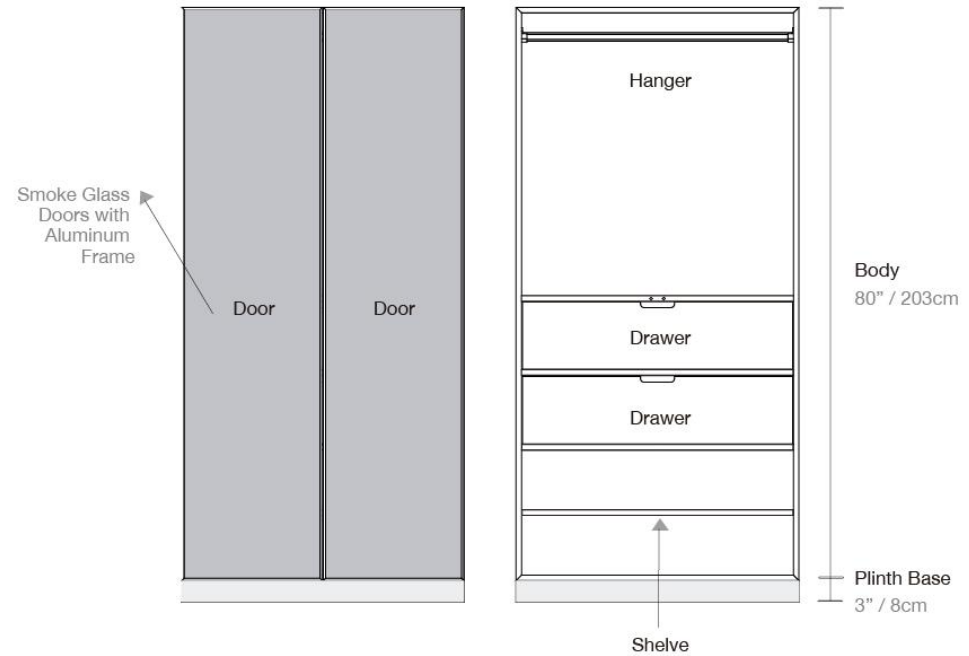

# ARMOIRE

4mm extraclear tempered glass.  
 Doors with soft close system  
 Drawers with concealed runners  
 & push open system.  
 Wood Interior Body  
 Metal Plinth Base 3"

**Standard Options:**

- Wood: all finishes available.
- Metal: all finishes available

**Custom & Extras:**

- Smoke Glass Doors with Aluminum Frame
- LED Lighting System
- Custom Size
- Cable holes

inches	CG Armoire	39	x	29	x	83h
cms.	CG Armoire	100	x	74	x	211h