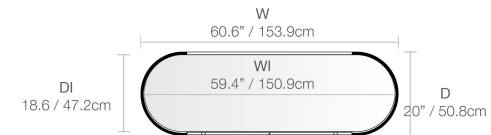

- Custom size
- Custom bases
 - High base
 - High base & Wine Rack
- LED Lighting System
- Shelves
- Cable Holes
- Internal Drawers

inches	BR-Bowie Bar High & Wine Rack	60.6 x 20 x 69h
cms.	BR-Bowie Bar High & Wine Rack	153.9 x 50.8 x 175h

- Custom size
- Custom bases
 - High base
 - High base & Wine Rack
- LED Lighting System
- Shelves
- Cable Holes
- Internal Drawers

inches	BR-Bowie Bar High	60.6	x	20	x	69h
cms.	BR-Bowie Bar High	153.9	x	50.8	x	175h

inches	BR-Bowie Bar	60.6	x	20	x	45.3h
cms.	BR-Bowie Bar	153.9	x	50.8	x	115h