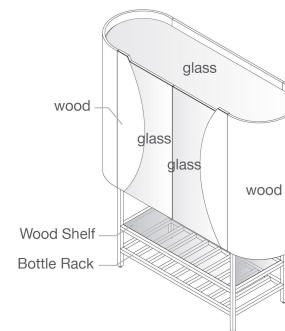

BOWIE BAR HIGH BASE & WINE RACK

4mm extraclear tempered glass
 Outside; Lacquered wood finish
 (with veneer/wood-texture)
 Interiors; Lacquered wood finish
 (with veneer/wood-texture)
 Doors with Soft-Close Systems

- Custom size
- Custom bases
 - High base
 - High base & Wine Rack
- LED Lighting System
- Shelves
- Cable Holes
- Internal Drawers

inches	BR-Bowie Bar High & Wine Rack	60.6 x 20 x 69h
cms.	BR-Bowie Bar High & Wine Rack	153.9 x 50.8 x 175h