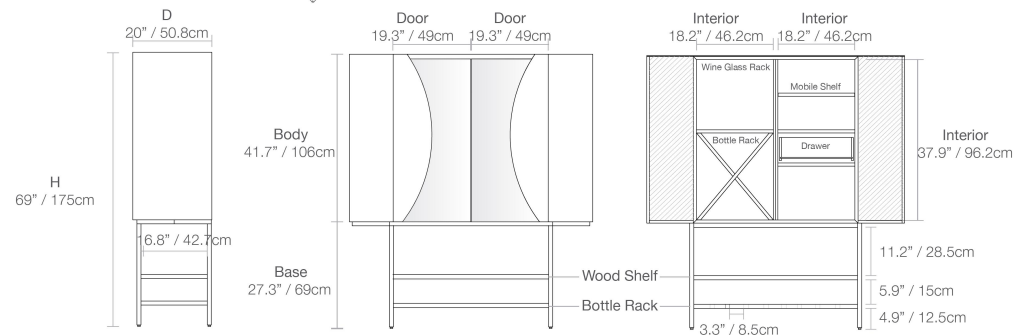

- Custom size
- Custom bases
 - High base
 - High base & Wine Rack
- LED Lighting System
- Shelves
- Cable Holes
- Internal Drawers

inches	BR-Bowie Bar High & Wine Rack	60.6 x 20 x 69h
cms.	BR-Bowie Bar High & Wine Rack	153.9 x 50.8 x 175h

- Custom size
- Custom bases
 - High base
 - High base & Wine Rack
- LED Lighting System
- Shelves
- Cable Holes
- Internal Drawers

inches	BR-Bowie Bar High	60.6	x	20	x	69h
cms.	BR-Bowie Bar High	153.9	x	50.8	x	175h

inches	BR-Bowie Bar	60.6	x	20	x	45.3h
cms.	BR-Bowie Bar	153.9	x	50.8	x	115h