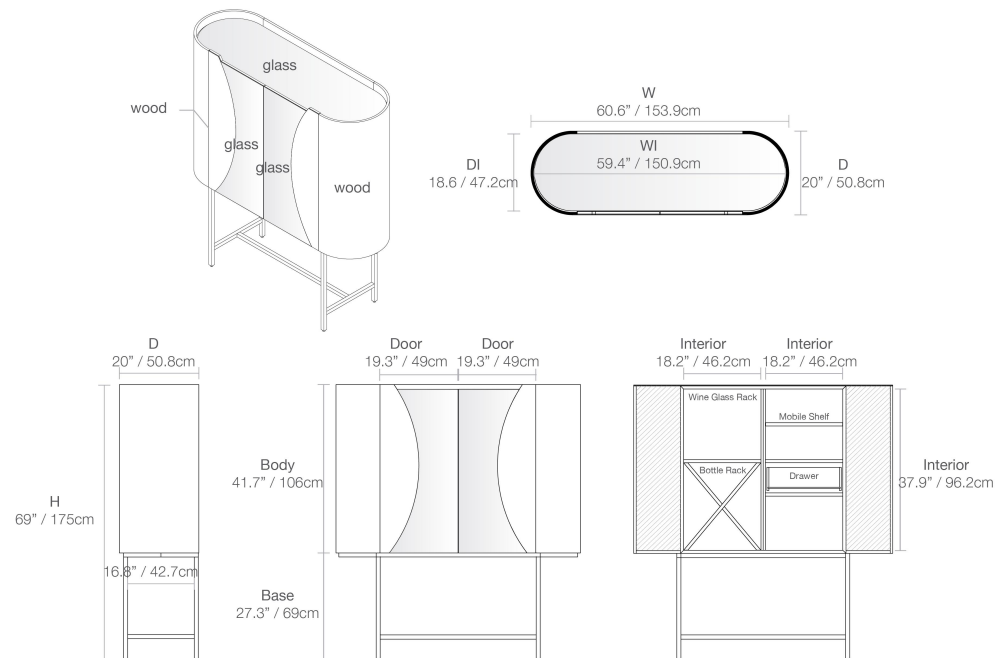

- Custom size
- Custom bases
 - High base
 - High base & Wine Rack
- LED Lighting System
- Shelves
- Cable Holes
- Internal Drawers

inches	BR-Bowie Bar High & Wine Rack	60.6 x 20 x 69h
cms.	BR-Bowie Bar High & Wine Rack	153.9 x 50.8 x 175h

- Custom size
- Custom bases
 - High base
 - High base & Wine Rack
- LED Lighting System
- Shelves
- Cable Holes
- Internal Drawers

inches	BR-Bowie Bar High	60.6	x	20	x	69h
cms.	BR-Bowie Bar High	153.9	x	50.8	x	175h

inches	BR-Bowie Bar	60.6	x	20	x	45.3h
cms.	BR-Bowie Bar	153.9	x	50.8	x	115h