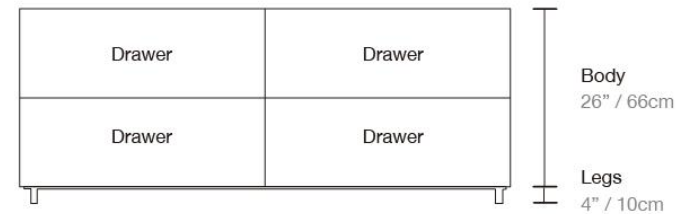

GENERAL SPECS

CARLO DRESSER

4mm extraclear tempered glass.
 Drawers with concealed runners & push open system.
 Melamine Interior Body (Reflexio & Capa).
 Wood finish in lacquered natural oak
 or walnut veneer (Vinkel & Capa).
 Metal Legs with adjustable levelers.

Custom & Extras:

- Custom Size
- Custom Bases
- Cable holes
- Back glass panel

| | | |
|--------|------------------|------------------|
| inches | CG Carlo Dresser | 66 x 18.5 x 30h |
| cms. | CG Carlo Dresser | 167.6 x 47 x 76h |