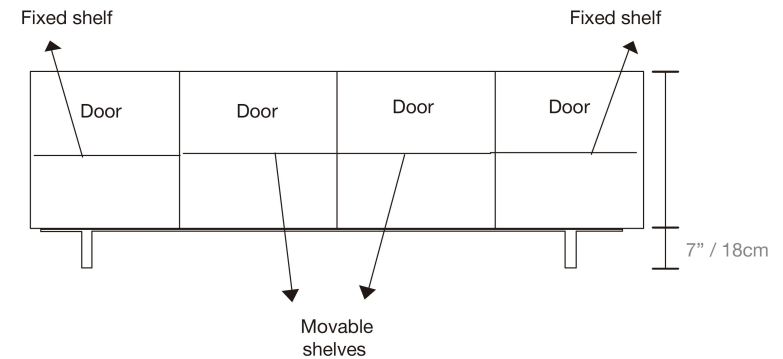

## NICO 4 DOOR

4mm extraclear tempered glass.  
 Doors with push open system (3 way adjustable hinges).  
 Melamine Interior Body (Reflexio & Capa).  
 Wood finish in lacquered natural oak  
 or walnut veneer (Vinkel & Capa).  
 Metal Legs with adjustable levelers.

<b>inches</b>	<b>CG Nico 4D 94H1</b>	94.5 x 20 x 30h
<b>cms.</b>	<b>CG Nico 4D 94H1</b>	240 x 51 x 76h

DESIGN FAMILY	TOP	SIDES	FRONT	INSIDE
Vinkel	Wood	Wood	Glass	Lacquered
Capa	Glass	Glass	Wood	Melamine
Reflexio	Glass	Glass	Glass	Melamine