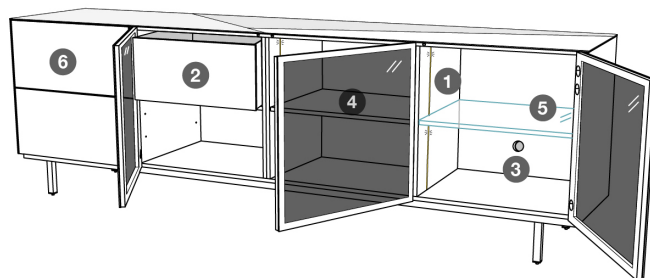

Nico

SKU: CG-NICO

Configuration Summary

Model	Nico 3 Door
Design family	Vinkel
Top & sides (wood)	Wood: Soft Nogal
Doors (glass)	Glass Art: Stratum Gold Sand
Base type	Basic 7"
Base finish	Metal: Gold Leaf
Door 1	None
Door 2	None
Door 3	None
Led lighting system (inside)	None
Internal drawer	None
Cable holes	None
Additional shelf (melamine/wood)	None
Glass shelf	None
External drawer	None
Back glass panel	None

ADDITIONAL INFO FOR CUSTOM & EXTRAS (ONLY IF SELECTED)

1 LED Lighting System (is added to all sections on the side walls). Select activation system:

- Open Door Sensor
- Remote Control

2 Internal Drawers. Help us define your preferred position and drawer interior height (Silverware drawer: 3" / 7.5cm interior height, Standard drawer 6" / 15cm interior height)

3 Cable Holes (1.5" / 3.8cm openings). Define position.

4 Additional Shelf (melamine / lacquered wood). Please consider our standard pieces include one per section, help us define the section to add shelf or shelves.