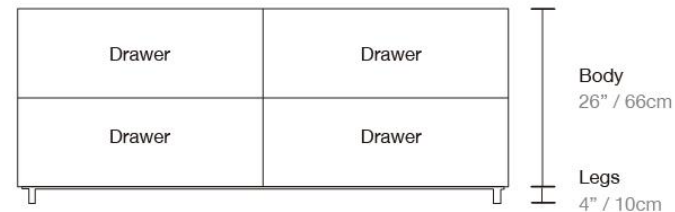

## CARLO DRESSER

4mm extraclear tempered glass.  
 Drawers with concealed runners & push open system.  
 Melamine Interior Body (Reflexio & Capa).  
 Wood finish in lacquered natural oak  
 or walnut veneer (Vinkel & Capa).  
 Metal Legs with adjustable levelers.

**Custom & Extras:**

- Custom Size
- Custom Bases
- Cable holes
- Back glass panel

inches	CG Carlo Dresser	66 x 18.5 x 30h
cms.	CG Carlo Dresser	167.6 x 47 x 76h

DESIGN FAMILY	TOP	SIDES	FRONT	INSIDE
Vinkel	Wood	Wood	Glass	Lacquered
Capa	Glass	Glass	Wood	Melamine
Reflexio	Glass	Glass	Glass	Melamine