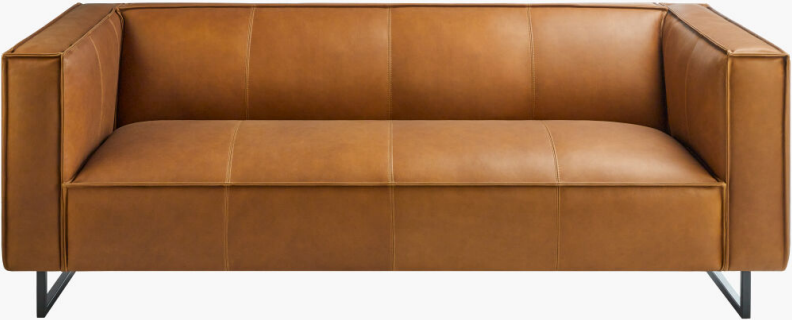

SURYA

Dylan DYN-001

DETAILS

Overall Dimensions: 31"H x 88"W x 39"D

Cover: 100% Leather

Cushion Fill: 60% Polyurethane Foam, 40% Dacron

Base: Black Painted Metal

Colors: Caramel