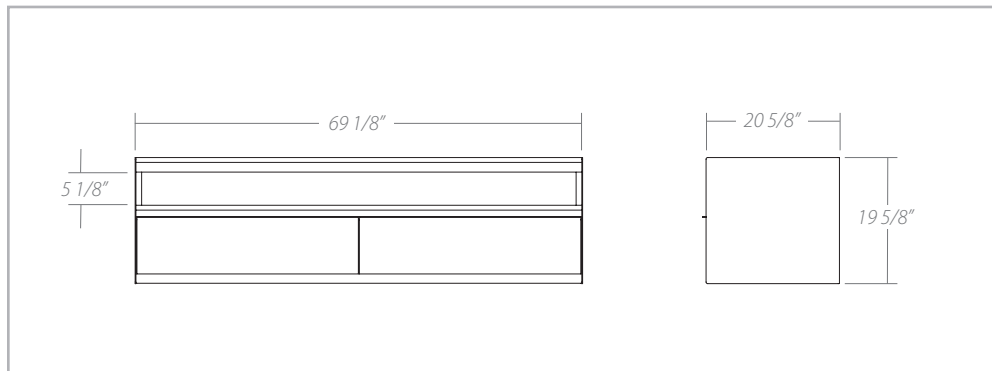

ROOTS

MEDIA CONSOLE/ MEUBLE AUDIO-VIDÉO

ROOTS MEDIA CONSOLE/ MEUBLE AUDIO-VIDÉO

Dimensions/ Dimensions:

Features/ Spécifications:

Velcro straps included to attach wires.
Velcros inclus pour fixation des câbles.

Features/ Spécifications:

Metal frame:

- Available in all powder coated finishes.
- Available in Brushed Steel.
- Adjustable feet.
- Space for electronic accessories: 5 1/8"

Wood:

- Solid red oak or birch (3/4" thick).
- The oak is brushed to enhance the look and feel of the grain.
- The oak and birch are available in a variety of water-based UV-cured finishes.