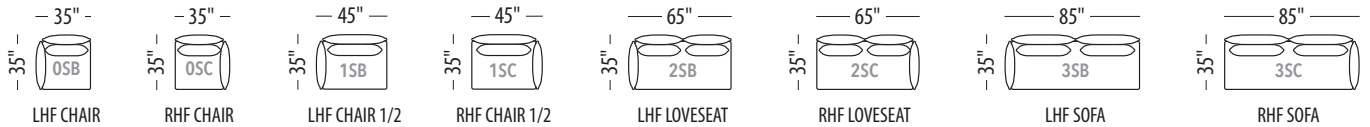

Seat height: 17"

Back/ Arm height: 29"

Seat height: 17"

Back/ Arm height: 29"

Configuration #	Configuration #
<p><b>Configuration 0S</b> Chair</p> <p>— 40" — — 35" — 0SA</p> <p>The chair is only available with the wrap around metal frame.</p>	<p><b>Configuration 1S</b> Chair 1/2</p> <p>— 50" — — 35" — 1SA</p>
<p><b>Configuration 2S</b> Loveseat</p> <p>— 70" — — 35" — 2SA</p>	<p><b>Configuration 3S</b> Sofa</p> <p>— 90" — — 35" — 3SA</p>
<p><b>Configuration 4S</b> Sectional with 60" chaise</p> <p>— 80" — — 65" — 0SI 1SC Left Right</p>	<p><b>Configuration 5S</b> Sectional with 60" chaise 1/2</p> <p>— 90" — — 65" — 1SI 1SC Left Right</p>
<p><b>Configuration 6S</b> Sectional with 60" chaise</p> <p>— 100" — — 65" — 0SI 2SC Left Right</p>	<p><b>Configuration 7S</b> Sectional with 60" chaise 1/2</p> <p>— 110" — — 65" — 1SI 2SC Left Right</p>