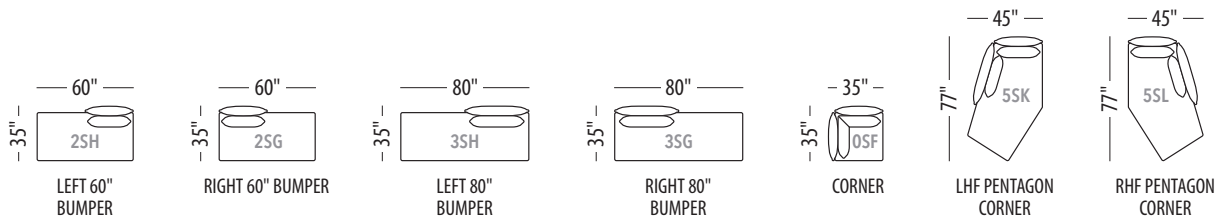

Seat height: 17"

Back/ Arm height: 29"

Seat height: 17"

Back/ Arm height: 29"

Configuration #	Configuration #
<p><b>Configuration 0S</b> Chair</p> <p>— 40" — — 35" — 0SA</p> <p>The chair is only available with the wrap around metal frame.</p>	<p><b>Configuration 1S</b> Chair 1/2</p> <p>— 50" — — 35" — 1SA</p>
<p><b>Configuration 2S</b> Loveseat</p> <p>— 70" — — 35" — 2SA</p>	<p><b>Configuration 3S</b> Sofa</p> <p>— 90" — — 35" — 3SA</p>
<p><b>Configuration 4S</b> Sectional with 60" chaise</p> <p>— 80" — — 65" — 0SI 1SC Left Right</p>	<p><b>Configuration 5S</b> Sectional with 60" chaise 1/2</p> <p>— 90" — — 65" — 1SI 1SC Left Right</p>
<p><b>Configuration 6S</b> Sectional with 60" chaise</p> <p>— 100" — — 65" — 0SI 2SC Left Right</p>	<p><b>Configuration 7S</b> Sectional with 60" chaise 1/2</p> <p>— 110" — — 65" — 1SI 2SC Left Right</p>