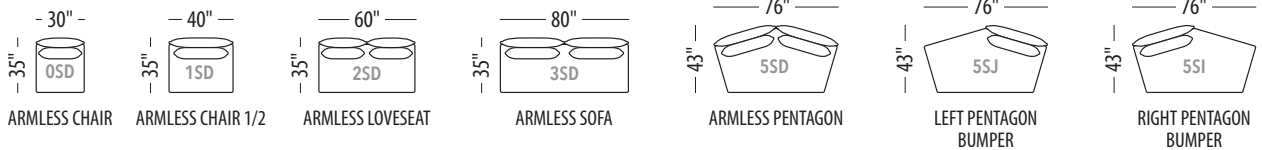

Seat height: 17"

Back/ Arm height: 29"

Seat height: 17"

Back/ Arm height: 29"

Configuration #	Configuration #
<p><b>Configuration 0S</b> Chair</p> <p>— 40" — — 35" — 0SA</p> <p>The chair is only available with the wrap around metal frame.</p>	<p><b>Configuration 1S</b> Chair 1/2</p> <p>— 50" — — 35" — 1SA</p>
<p><b>Configuration 2S</b> Loveseat</p> <p>— 70" — — 35" — 2SA</p>	<p><b>Configuration 3S</b> Sofa</p> <p>— 90" — — 35" — 3SA</p>
<p><b>Configuration 4S</b> Sectional with 60" chaise</p> <p>— 80" — — 65" — 0SI 1SC Left Right</p>	<p><b>Configuration 5S</b> Sectional with 60" chaise 1/2</p> <p>— 90" — — 65" — 1SI 1SC Left Right</p>
<p><b>Configuration 6S</b> Sectional with 60" chaise</p> <p>— 100" — — 65" — 0SI 2SC Left Right</p>	<p><b>Configuration 7S</b> Sectional with 60" chaise 1/2</p> <p>— 110" — — 65" — 1SI 2SC Left Right</p>