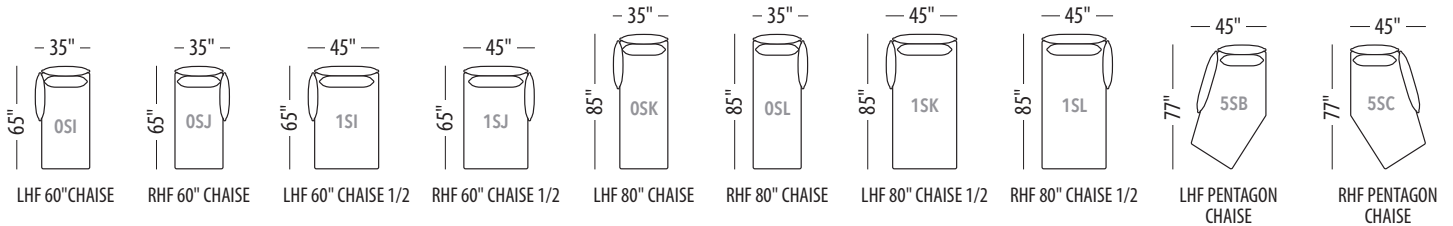

Seat height: 17"

Back/ Arm height: 29"

Seat height: 17"

Back/ Arm height: 29"

Configuration #	Configuration #
<p><b>Configuration 0S</b> Chair</p> <p>— 40" — — 35" — 0SA</p> <p>The chair is only available with the wrap around metal frame.</p>	<p><b>Configuration 1S</b> Chair 1/2</p> <p>— 50" — — 35" — 1SA</p>
<p><b>Configuration 2S</b> Loveseat</p> <p>— 70" — — 35" — 2SA</p>	<p><b>Configuration 3S</b> Sofa</p> <p>— 90" — — 35" — 3SA</p>
<p><b>Configuration 4S</b> Sectional with 60" chaise</p> <p>— 80" — — 65" — 0SI 1SC Left Right</p>	<p><b>Configuration 5S</b> Sectional with 60" chaise 1/2</p> <p>— 90" — — 65" — 1SI 1SC Left Right</p>
<p><b>Configuration 6S</b> Sectional with 60" chaise</p> <p>— 100" — — 65" — 0SI 2SC Left Right</p>	<p><b>Configuration 7S</b> Sectional with 60" chaise 1/2</p> <p>— 110" — — 65" — 1SI 2SC Left Right</p>

# LE BEAUMONT

<p><b>Configuration 28S</b> Sectional with pentagon bumper</p>  <p><b>Left</b>                      <b>Right</b></p>	<p><b>Configuration 29S</b> Sectional with pentagon bumper</p>  <p><b>Left</b>                      <b>Right</b></p>
<p><b>Configuration 30S</b> Sectional</p>  <p><b>Left</b>                      <b>Right</b></p>	<p><b>Configuration 31S</b> Sectional</p>  <p><b>Left</b>                      <b>Right</b></p>
<p><b>Configuration 32S</b> Sectional</p>  <p><b>Left</b>                      <b>Right</b></p>	<p><b>Configuration 33S</b> Chaise lounge</p>  <p><b>Left</b>                      <b>Right</b></p> <p>CP-2020 throw pillow included</p>