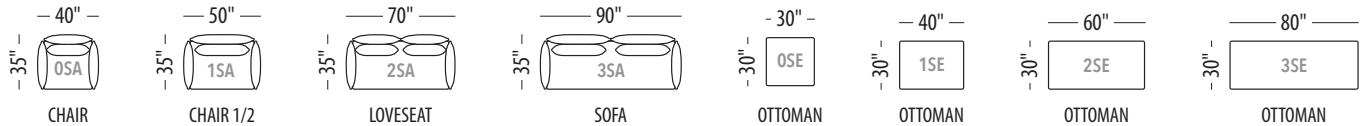

Seat height: 17"

Back/ Arm height: 29"

Seat height: 17"

Back/ Arm height: 29"

Configuration #	Configuration #
<p><b>Configuration 0S</b> Chair</p> <p>— 40" — — 35" — 0SA</p> <p>The chair is only available with the wrap around metal frame.</p>	<p><b>Configuration 1S</b> Chair 1/2</p> <p>— 50" — — 35" — 1SA</p>
<p><b>Configuration 2S</b> Loveseat</p> <p>— 70" — — 35" — 2SA</p>	<p><b>Configuration 3S</b> Sofa</p> <p>— 90" — — 35" — 3SA</p>
<p><b>Configuration 4S</b> Sectional with 60" chaise</p> <p>— 80" — — 65" — 0SI 1SC Left Right</p>	<p><b>Configuration 5S</b> Sectional with 60" chaise 1/2</p> <p>— 90" — — 65" — 1SI 1SC Left Right</p>
<p><b>Configuration 6S</b> Sectional with 60" chaise</p> <p>— 100" — — 65" — 0SI 2SC Left Right</p>	<p><b>Configuration 7S</b> Sectional with 60" chaise 1/2</p> <p>— 110" — — 65" — 1SI 2SC Left Right</p>