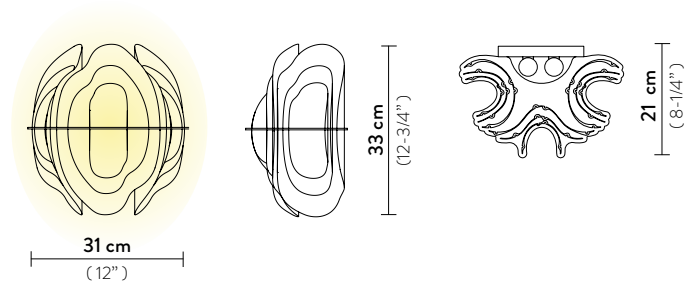

Weight: net 6,17 lbs - gross 16,31 lbs

Packaging: 24,02 x 24,02 x h. 25,59 in

FINISH	PRODUCT CODE	CANOPY DETAILS
 GOLD	FRDSM00GLD01T00ROUUS	Ø 6,3 x h. 1,26 in 
	ACCESSORIES	
	6M CABLE KIT	
	DALI	
 SILVER	FRDSM00SLV01T00ROUUS	Ø 6,3 x h. 1,26 in 
	ACCESSORIES	
	6M CABLE KIT	
	DALI	
 WHITE	FRDSM00WHT01T00ROUUS	Ø 6,3 x h. 1,26 in 
	ACCESSORIES	
	6M CABLE KIT	
	DALI	
	CASAMBI	

Weight: net 7,05 lbs - gross 14,11 lbs

Packaging: 48,82 x 14,96 x h. 15,75 in

FINISH	PRODUCT CODE	CANOPY DETAILS	
 GOLD	FRDSXXLGLD01T00LINUS	Ø 5,51 x h. 1,77 in 	
	ACCESSORIES		
	6M CABLE KIT		
	DALI		
	CASAMBI		
 SILVER	FRDSXXLSLV01T00LINUS	Ø 5,51 x h. 1,77 in 	
	ACCESSORIES		
	6M CABLE KIT		
	DALI		
	CASAMBI		
 WHITE	FRDSXXLWHT01T00LINUS	Ø 5,51 x h. 1,77 in 	
	ACCESSORIES		
	6M CABLE KIT		
	DALI		
	CASAMBI		

Packaging: 16,54 x 14,57 x h. 9,84 in

FINISH	PRODUCT CODE	DETAILS
 GOLD	FRDWM00GLD00000000US	BULBS DISPOSITION 
 SILVER	FRDWM00SLV00000000US	BULBS DISPOSITION 
 WHITE	FRDWM00WHT00000000US	BULBS DISPOSITION 