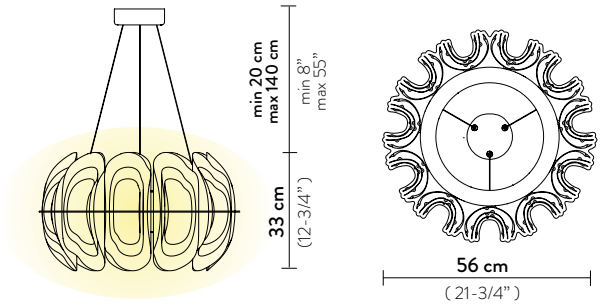

FIORDLYS SUSPENSION DESIGN BY PAOLO D'ARRIGO

FIORDLYS SUSPENSION ROUND

Light Source: 36W - 90~130 Vac/24 Vdc - 4.300 Lumen - 2.700 Kelvin - CRI >90, Integrated LED

Dimmable: Triac Trailing Edge

Materials: Opalflex®, Lentiflex®, Opalflex® with cold foil

Weight: net 6,17 lbs - gross 16,31 lbs

Packaging: 24,02 x 24,02 x h. 25,59 in

FINISH	PRODUCT CODE	CANOPY DETAILS
 GOLD	FRDSM00GLD01T00ROUUS	Ø 6,3 x h. 1,26 in 
	ACCESSORIES	
	6M CABLE KIT	
	DALI	
 SILVER	FRDSM00SLV01T00ROUUS	Ø 6,3 x h. 1,26 in 
	ACCESSORIES	
	6M CABLE KIT	
	DALI	
 WHITE	FRDSM00WHT01T00ROUUS	Ø 6,3 x h. 1,26 in 
	ACCESSORIES	
	6M CABLE KIT	
	DALI	
	CASAMBI	

Weight: net 7,05 lbs - gross 14,11 lbs

Packaging: 48,82 x 14,96 x h. 15,75 in

FINISH	PRODUCT CODE	CANOPY DETAILS	
 GOLD	FRDSXXLGLD01T00LINUS	Ø 5,51 x h. 1,77 in 	
	ACCESSORIES		
	6M CABLE KIT		
	DALI		
	CASAMBI		
 SILVER	FRDSXXLSLV01T00LINUS	Ø 5,51 x h. 1,77 in 	
	ACCESSORIES		
	6M CABLE KIT		
	DALI		
	CASAMBI		
 WHITE	FRDSXXLWHT01T00LINUS	Ø 5,51 x h. 1,77 in 	
	ACCESSORIES		
	6M CABLE KIT		
	DALI		
	CASAMBI		

Packaging: 16,54 x 14,57 x h. 9,84 in

FINISH	PRODUCT CODE	DETAILS
 GOLD	FRDWM00GLD00000000US	BULBS DISPOSITION 
 SILVER	FRDWM00SLV00000000US	BULBS DISPOSITION 
 WHITE	FRDWM00WHT00000000US	BULBS DISPOSITION 