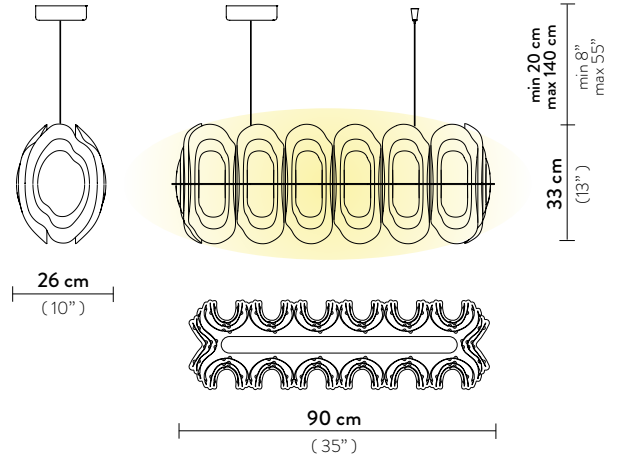

Weight: net 6,17 lbs - gross 16,31 lbs

Packaging: 24,02 x 24,02 x h. 25,59 in

FINISH	PRODUCT CODE	CANOPY DETAILS
 GOLD	FRDSM00GLD01T00ROUUS	Ø 6,3 x h. 1,26 in 
	ACCESSORIES	
	6M CABLE KIT	
	DALI	
 SILVER	FRDSM00SLV01T00ROUUS	Ø 6,3 x h. 1,26 in 
	ACCESSORIES	
	6M CABLE KIT	
	DALI	
 WHITE	FRDSM00WHT01T00ROUUS	Ø 6,3 x h. 1,26 in 
	ACCESSORIES	
	6M CABLE KIT	
	DALI	
	CASAMBI	

FIORDLYS SUSPENSION LINEAR

Light Source: 30W - 90~130 Vac/24 Vdc - 3.500 Lumen - 2.700 Kelvin - CRI >90, Integrated LED

Dimmable: Triac Trailing Edge

Materials: Opalflex®, Lentiflex®, Opalflex® with cold foil

Weight: net 7,05 lbs - gross 14,11 lbs

Packaging: 48,82 x 14,96 x h. 15,75 in

FINISH	PRODUCT CODE	CANOPY DETAILS	
 GOLD	FRDSXXLGLD01T00LINUS	Ø 5,51 x h. 1,77 in 	
	ACCESSORIES		
	6M CABLE KIT		
	DALI		
	CASAMBI		
 SILVER	FRDSXXLSLV01T00LINUS	Ø 5,51 x h. 1,77 in 	
	ACCESSORIES		
	6M CABLE KIT		
	DALI		
	CASAMBI		
 WHITE	FRDSXXLWHT01T00LINUS	Ø 5,51 x h. 1,77 in 	
	ACCESSORIES		
	6M CABLE KIT		
	DALI		
	CASAMBI		

Packaging: 16,54 x 14,57 x h. 9,84 in

FINISH	PRODUCT CODE	DETAILS
 GOLD	FRDWM00GLD00000000US	BULBS DISPOSITION 
 SILVER	FRDWM00SLV00000000US	BULBS DISPOSITION 
 WHITE	FRDWM00WHT00000000US	BULBS DISPOSITION 